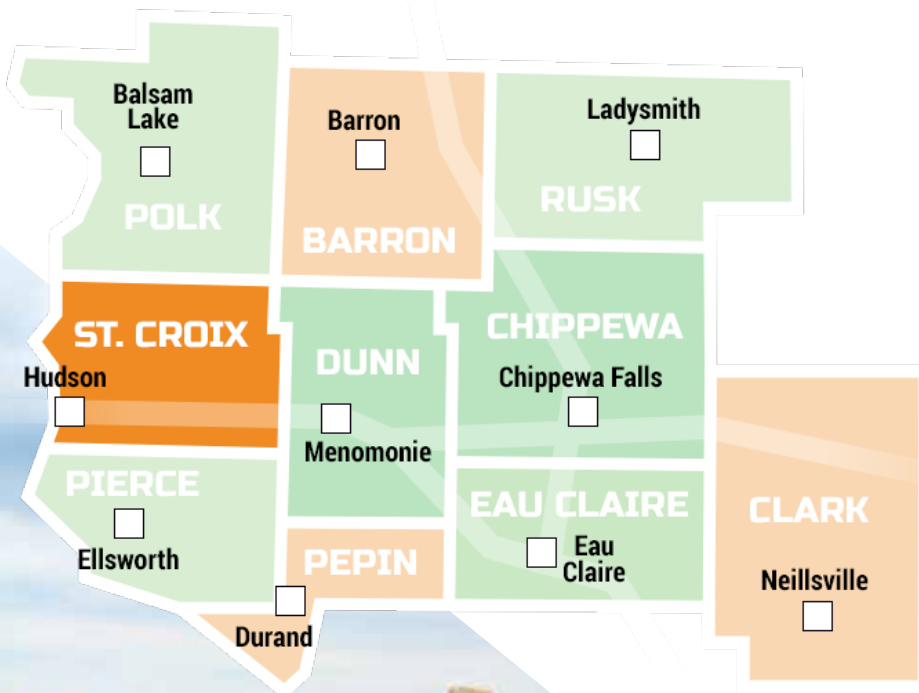

Open for Business

in St. Croix County, WI

St. Croix County's prime location offers business and industry an attractive setting, access to major markets and favorable business conditions. A highly skilled labor force contributes to the economic vitality of the county. Opportunities to further education are plentiful with strong school districts and three highly regarded colleges – Northwood Technical College, Chippewa Valley Technical College and UW-River Falls in the area. The county's western border is formed by the Kinnickinnic, Willow, Apple and St. Croix Rivers, which deliver natural beauty and recreational opportunities to those who work and live here.

At a Glance...

- 736 square miles
- Education and Health Services, Manufacturing, and Plastics and Distribution are the key industries
- 11 Industrial and Business Parks with available space
- Ranks in the top of state population growth
- Home to renowned one-mile-long St. Croix River Crossing Bridge
- Average commute is 26 minutes

Infrastructure

- Located in the I-94 Corridor
- St. Croix River Crossing Bridge
- New Richmond Regional Airport
- Less than an hour from Minneapolis/St. Paul International Airport
- High speed broadband

Life

- University of Wisconsin-River Falls
- Northwood Technical College
- Chippewa Valley Technical College
- 13 Public School Districts
- 96% High School Graduation Rate
- Angling, Kayaking and Canoeing opportunities with four major rivers