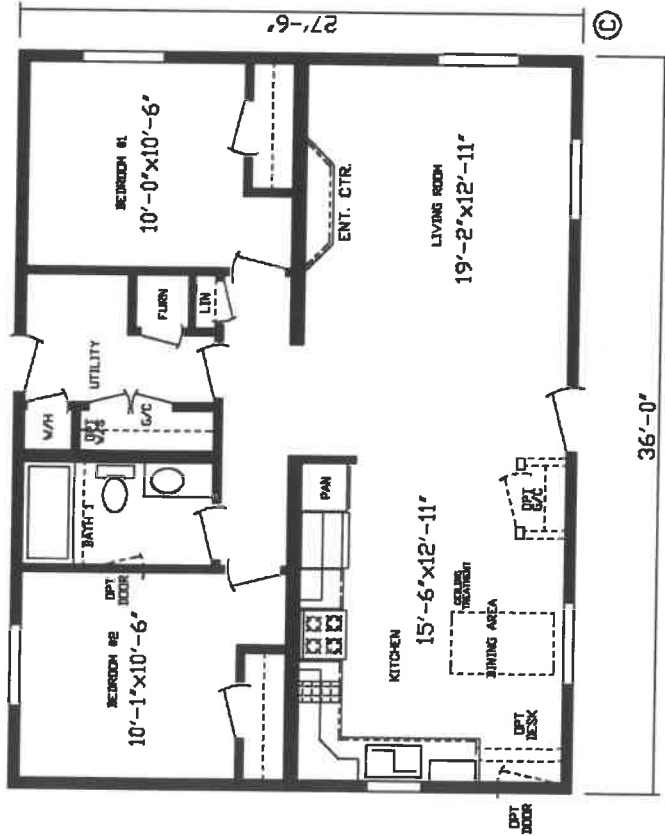

184008MKZ

MODEL 3628 2BR 1BA RK UTIL

SCALE: NTS DATE: 04/22/19 DRAWN BY: DLD

TECHNICAL DRAWING BY:
FRIENDSHIP HOMES OF MINN.
INC. COMPUTER AIDED SYSTEM

DRAWING NUMBER
184008MKZ