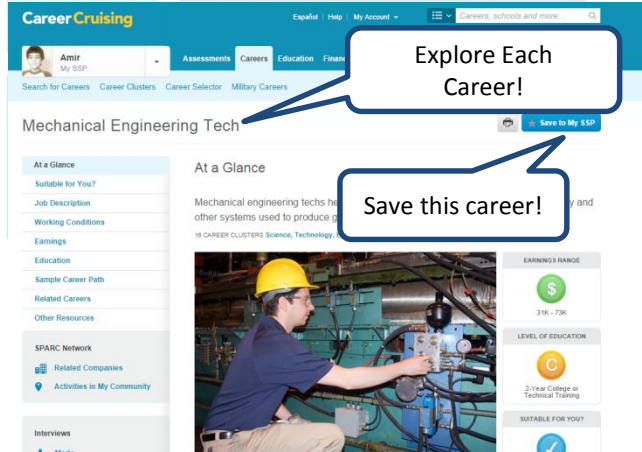

Introduction to Career Cruising Inspire Connections

What is Career Cruising ? – It is a website that guides your exploration of careers and the world of work.

1 How do I start?
Using your web browser, go to www.careercruising.com and enter in your username and password.

2 Inspire Connections is available by clicking on the menu item, or by exploring the Discussion Boards, Companies and Activities on the landing page.

3 Take an interest assessment
Answer questions based on your likes and dislikes

4 Explore your careers!
View careers that match your results.

Introduction to Career Cruising - Inspire Connections

How do I start?

Search for a career or choose a career from your Career Matchmaker results! From there, you can look at related companies or get advice by asking a Career Coach your questions.