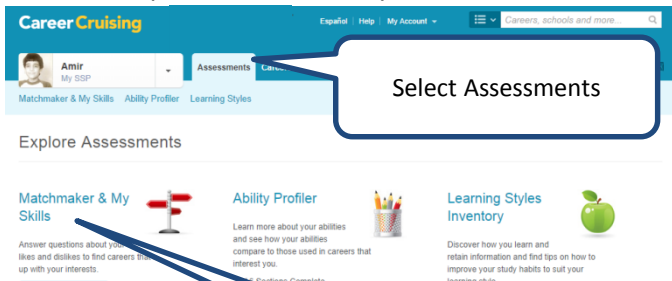

Introduction to Career Cruising Inspire Connections

What is Career Cruising ? – It is a website that guides your exploration of careers and the world of work.

1 How do I start?
Using your web browser, go to www.careercruising.com and enter in your username and password.

2 Inspire Connections is available by clicking on the menu item, or by exploring the Discussion Boards, Companies and Activities on the landing page.

3 Take an interest assessment
Answer questions based on your likes and dislikes