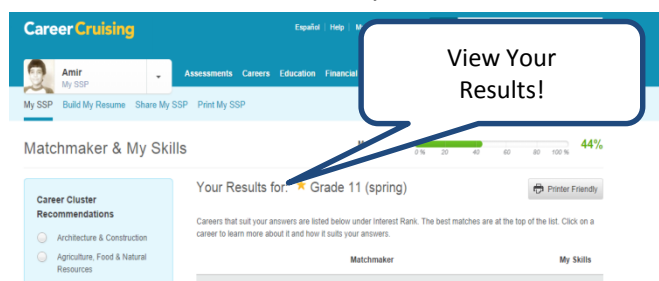

4 Explore your careers!
View careers that match your results.