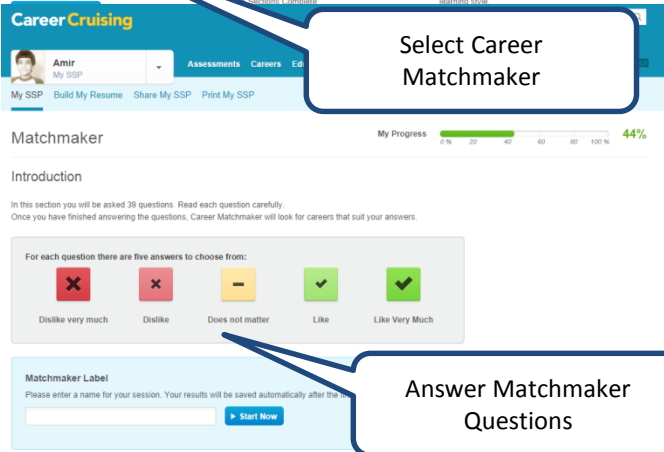

4 Explore your careers!
View careers that match your results.