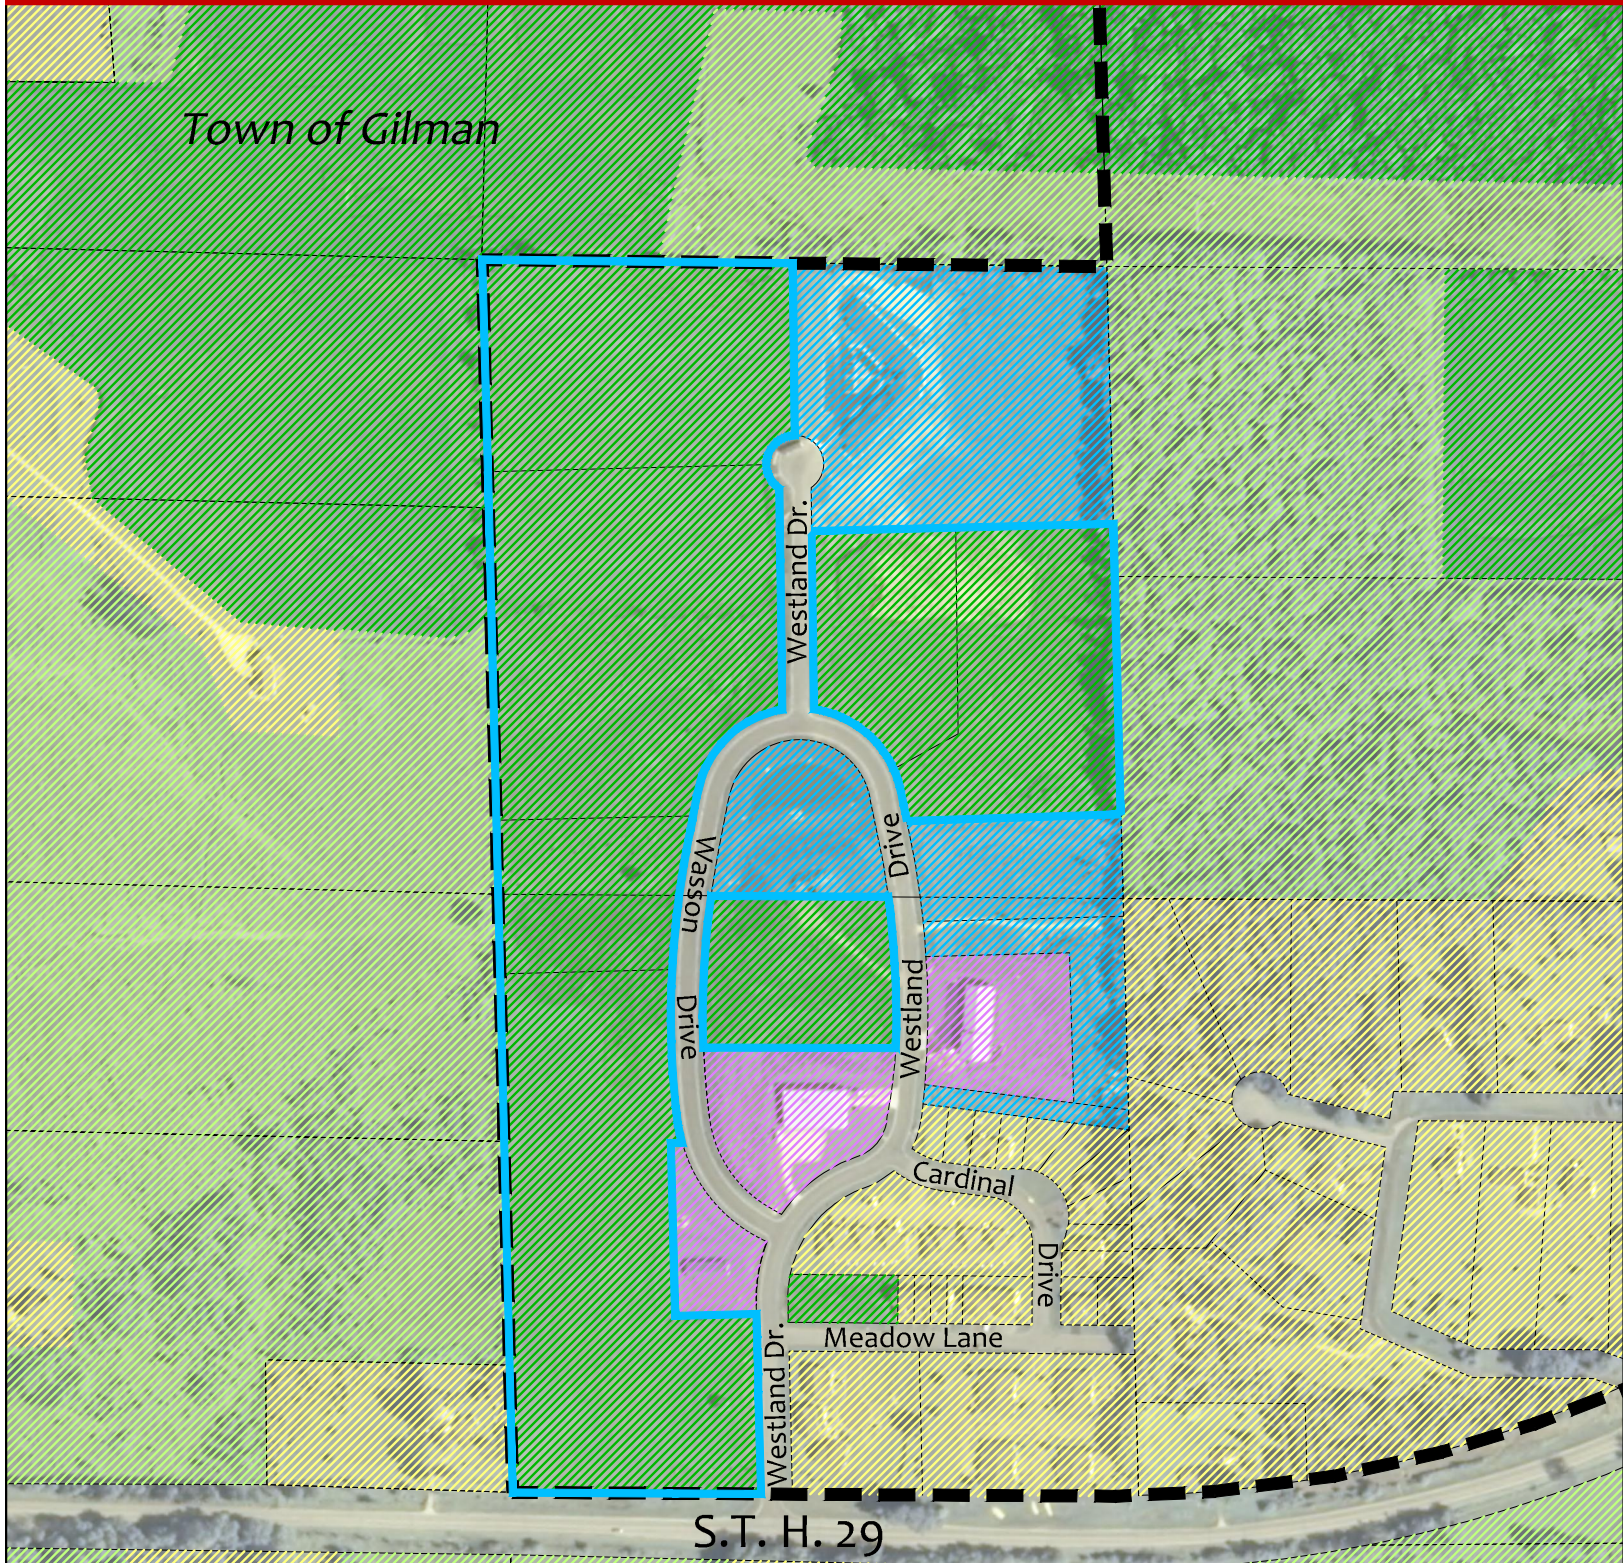

Village of Spring Valley: Existing Land Use

Pierce County, Wisconsin

Map 4

Legend

N

- Village Boundary
- Land Available for Development

Existing Land Uses

- Residential
- Industrial
- Institutional
- Undeveloped Lots/Agricultural
- Wooded Areas