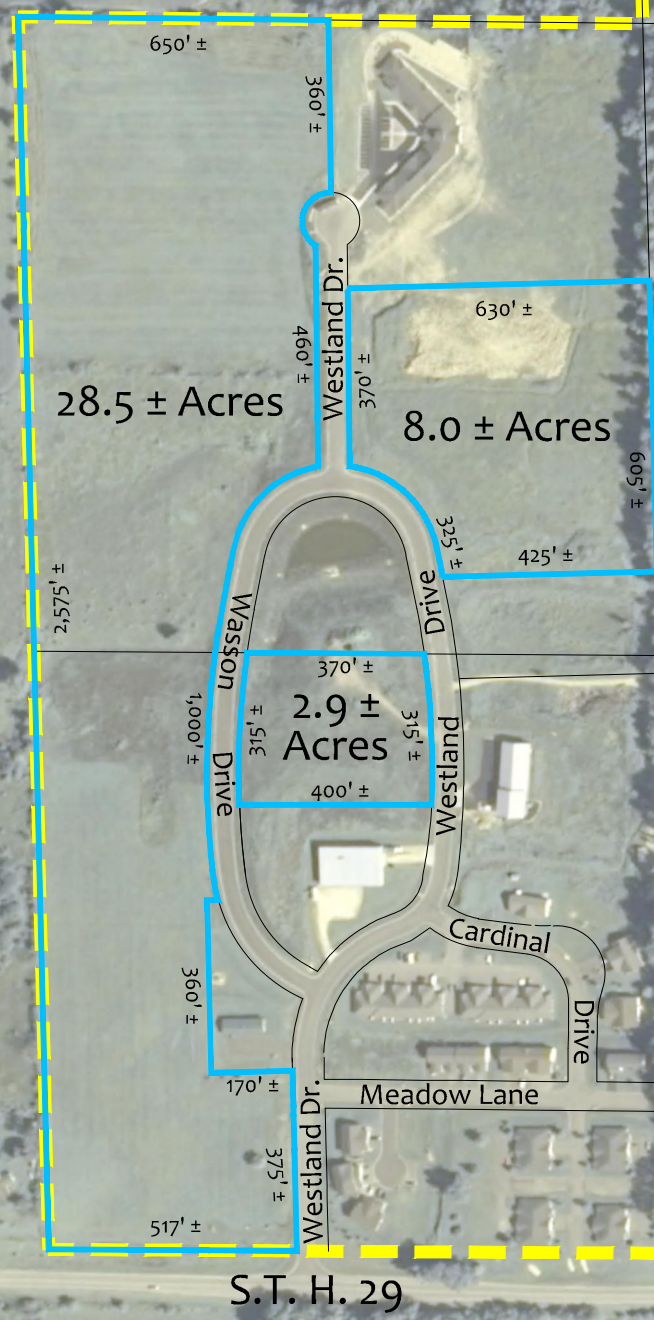

Village of Spring Valley: Site Information

Pierce County, Wisconsin

Map 2

Town of Gilman

Town of Gilman

Legend

----- Village Boundary

□ Land Available for Development

Zoning: I-1 Industrial

Height Limitations: 75' - Principle Structure