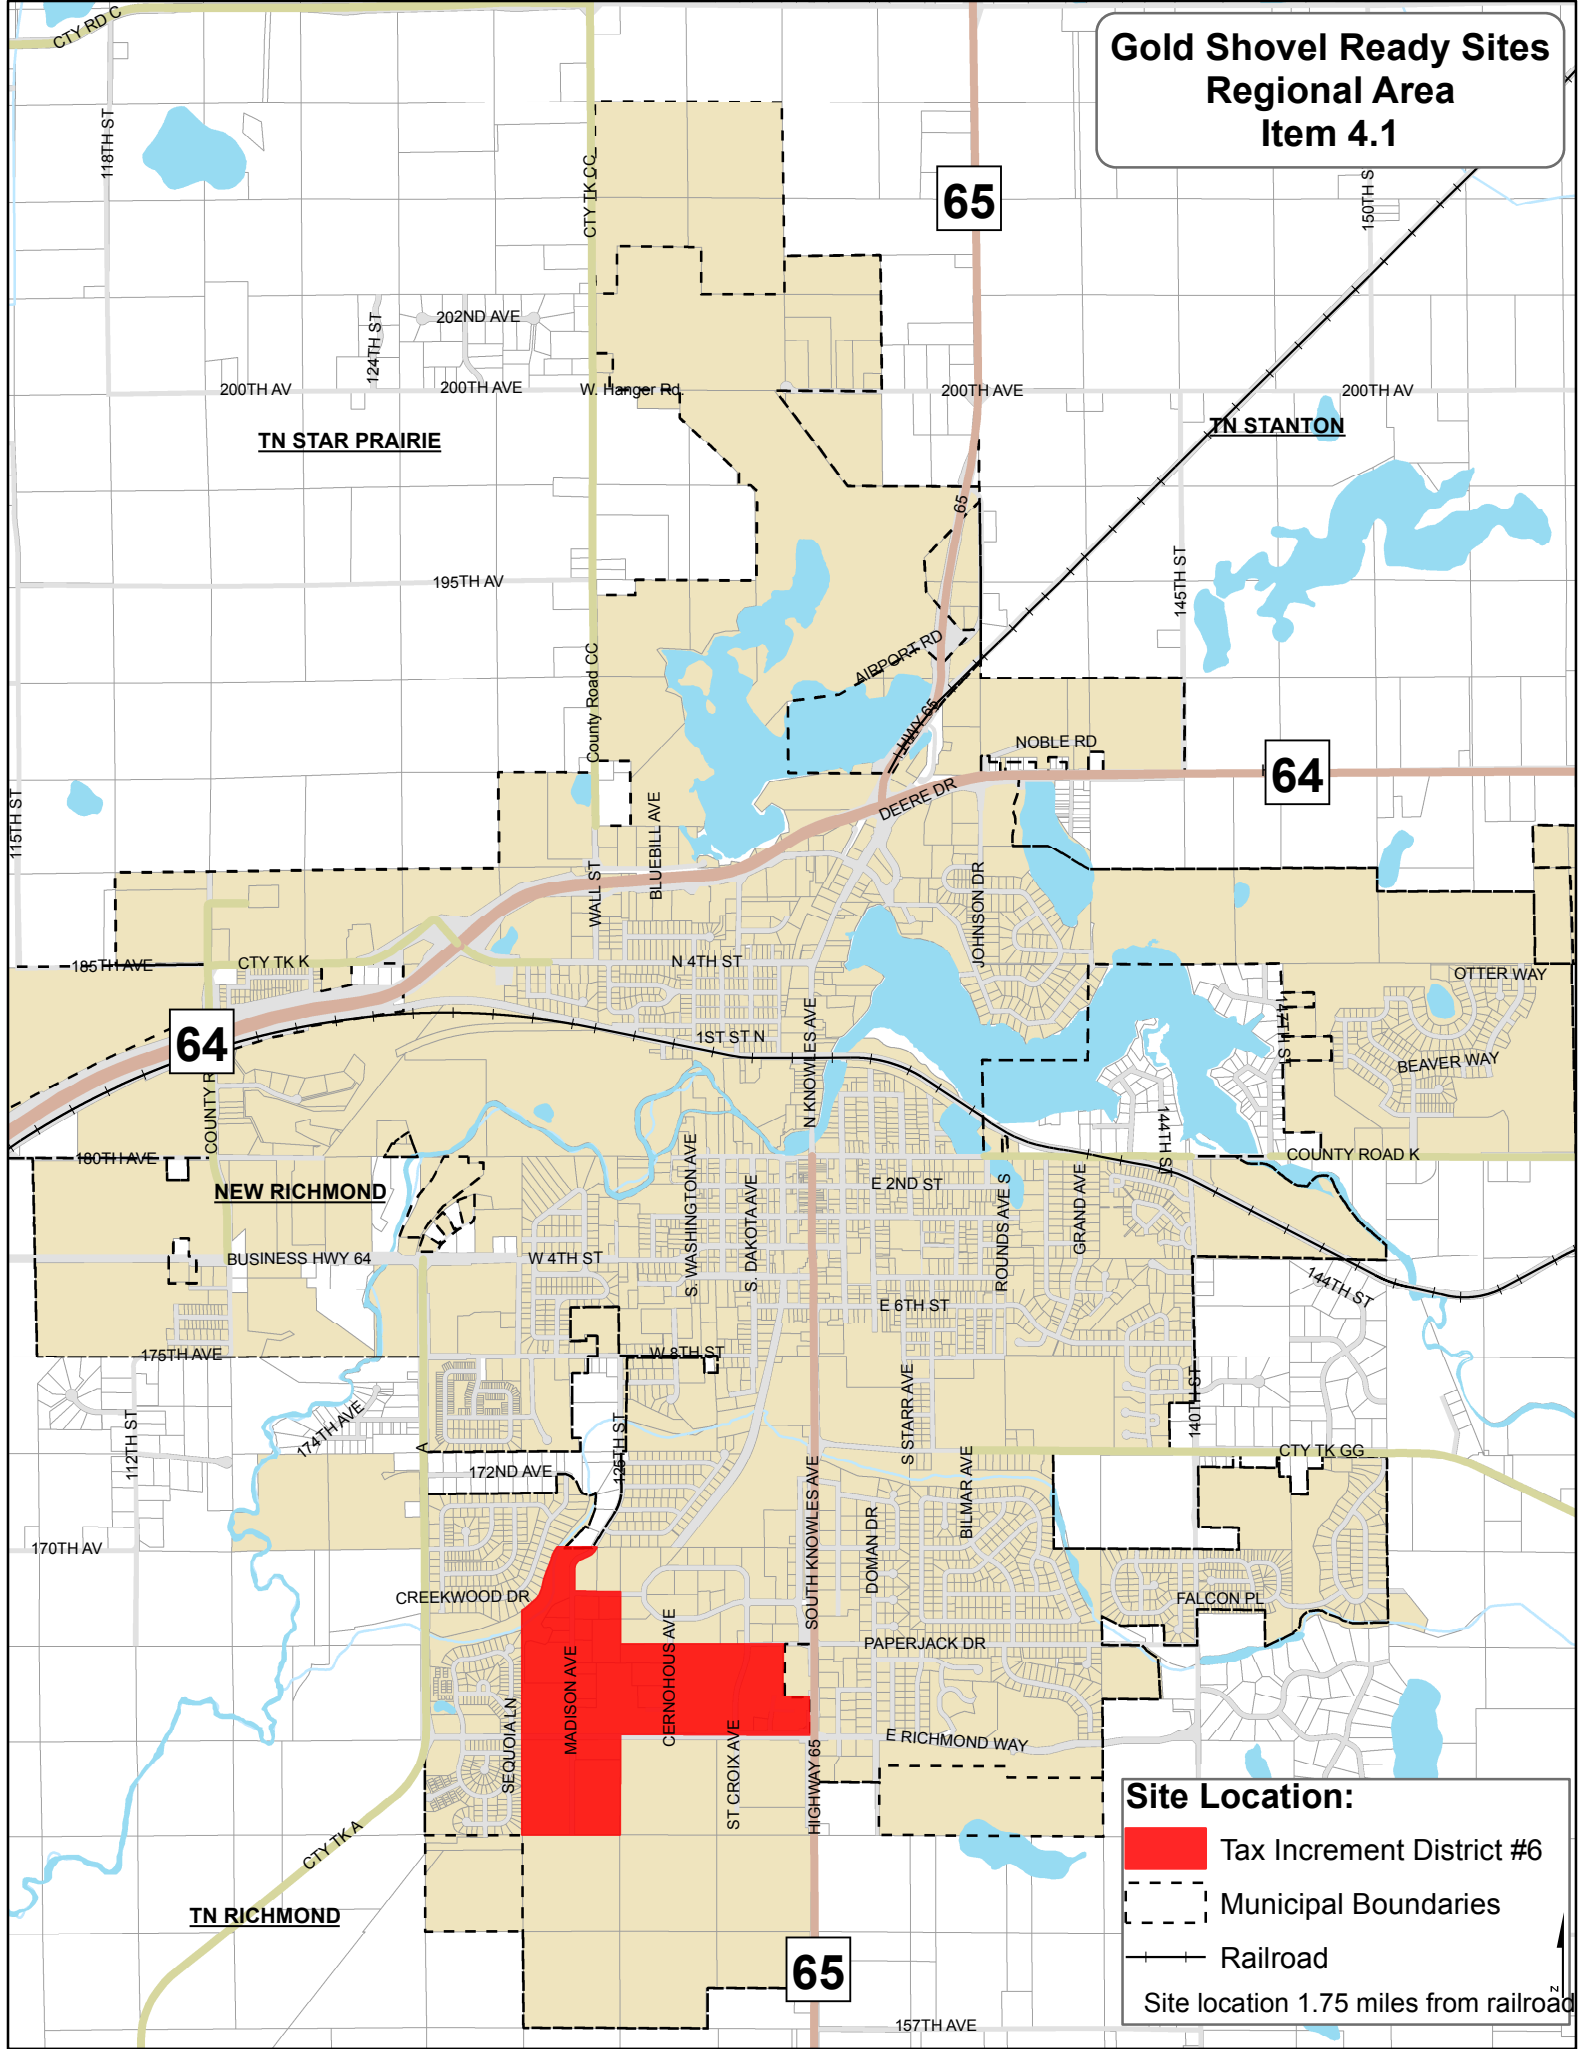

Gold Shovel Ready Sites Regional Area Item 4.1

TN STAR PRAIRIE

TN STANTON

NEW RICHMOND

TN RICHMOND

Site Location:

- Tax Increment District #6
- Municipal Boundaries
- Railroad

Site location 1.75 miles from railroad

65

64

64

65