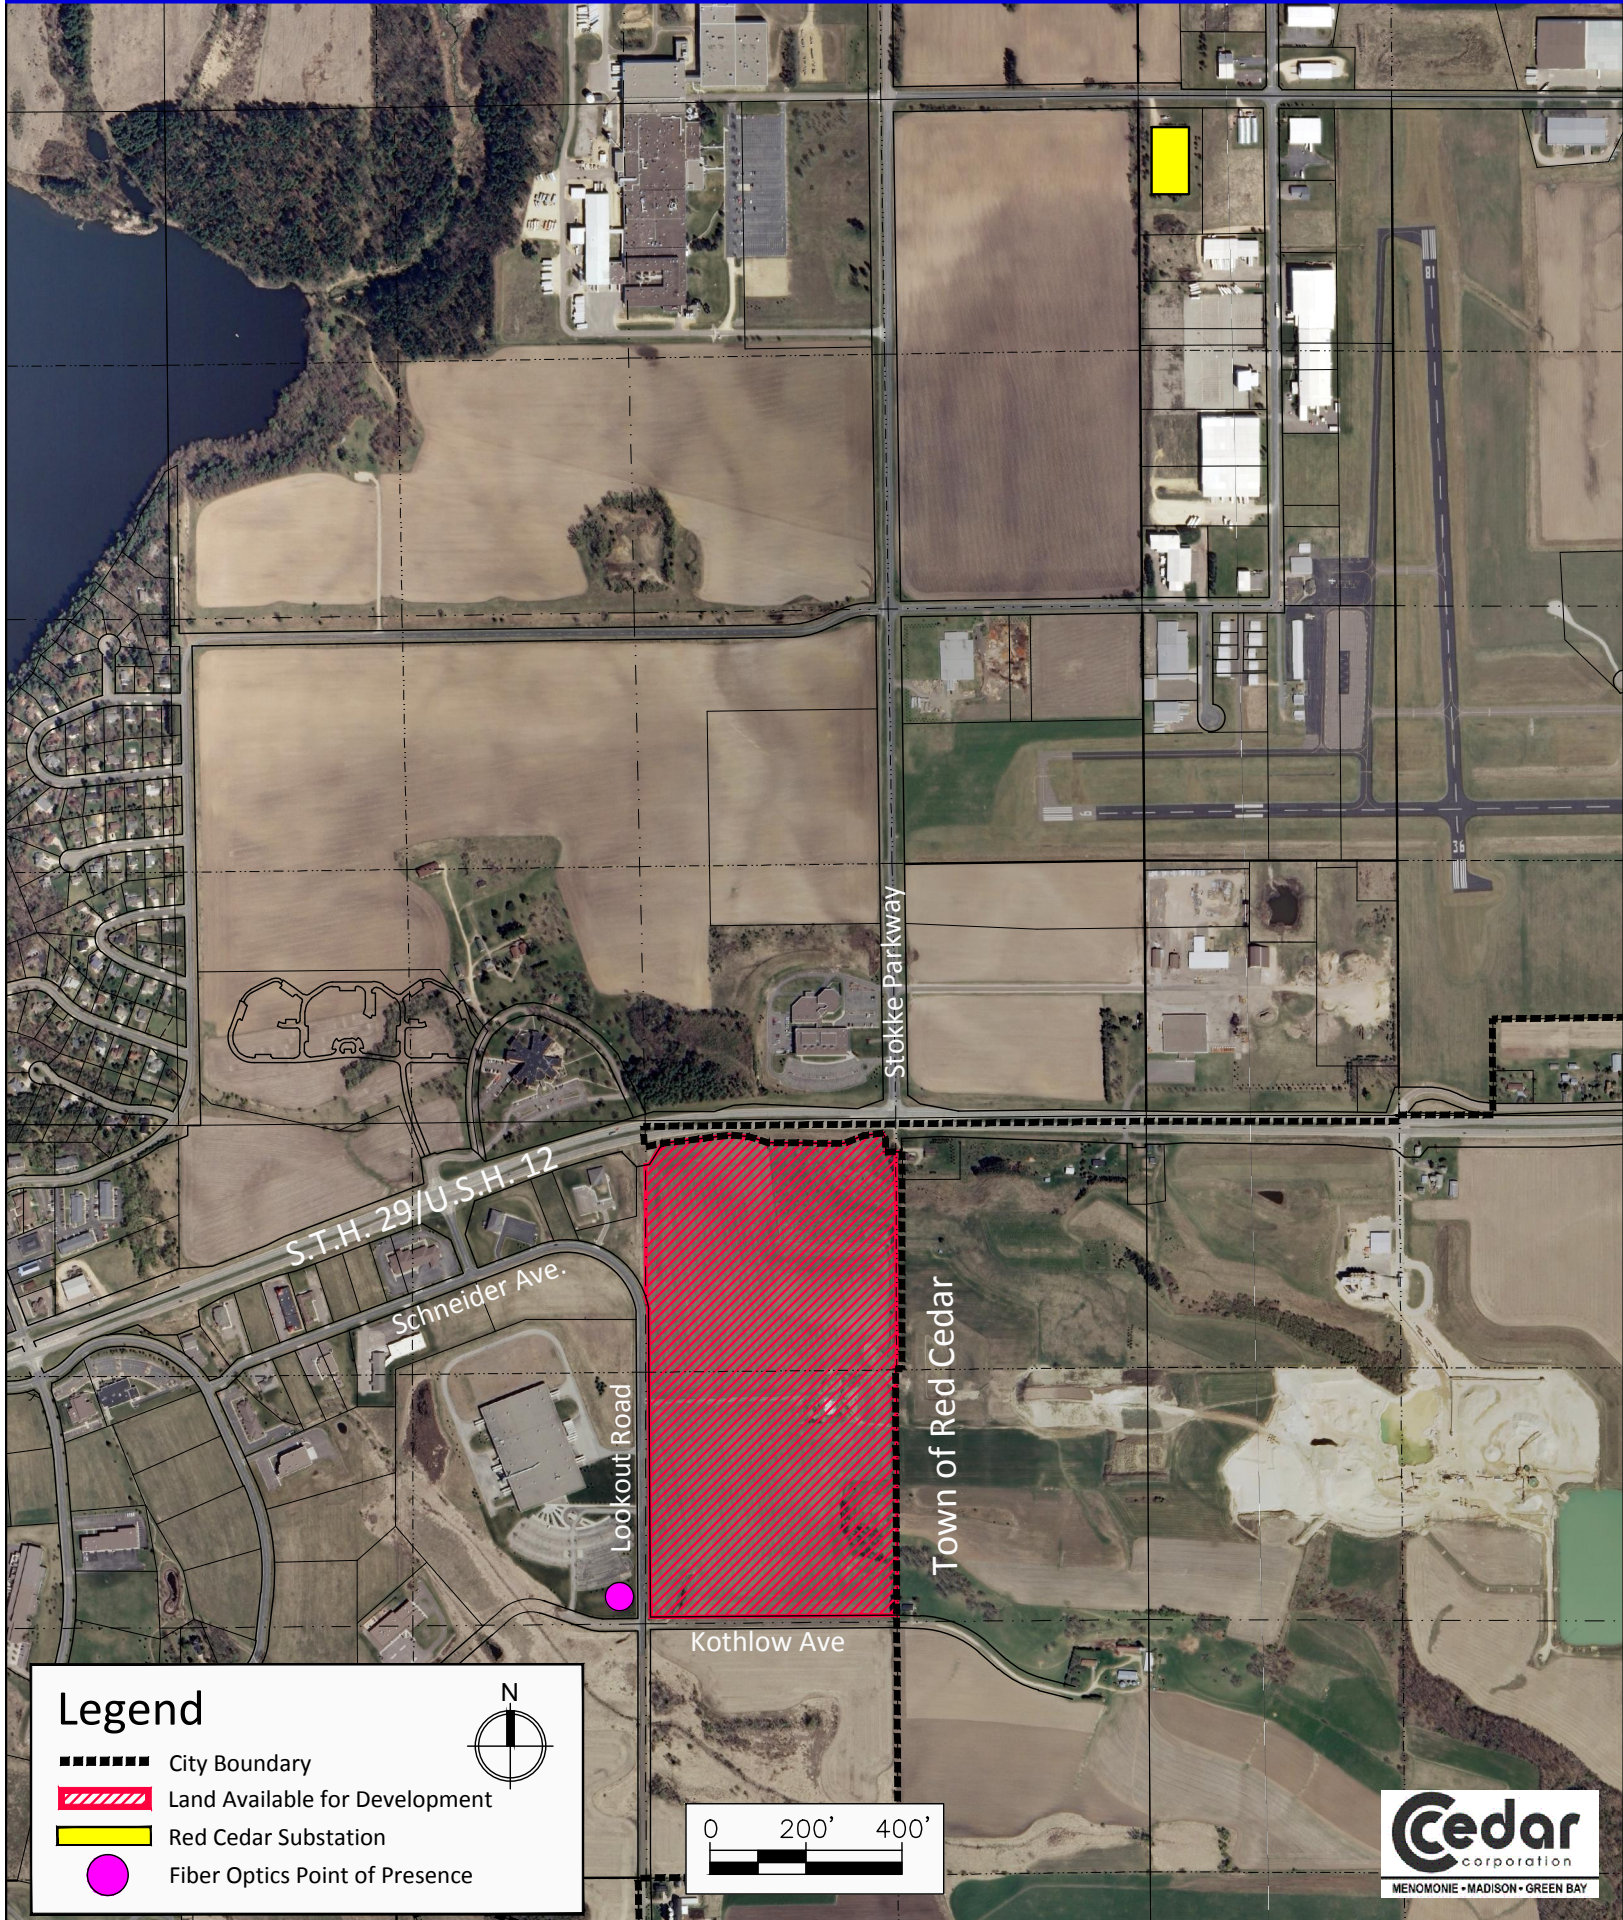

Gas, Electric and Fiber Optics: City of Menomonie

Dunn County, Wisconsin

Map 6

Legend

- City Boundary
- Land Available for Development
- Red Cedar Substation
- Fiber Optics Point of Presence