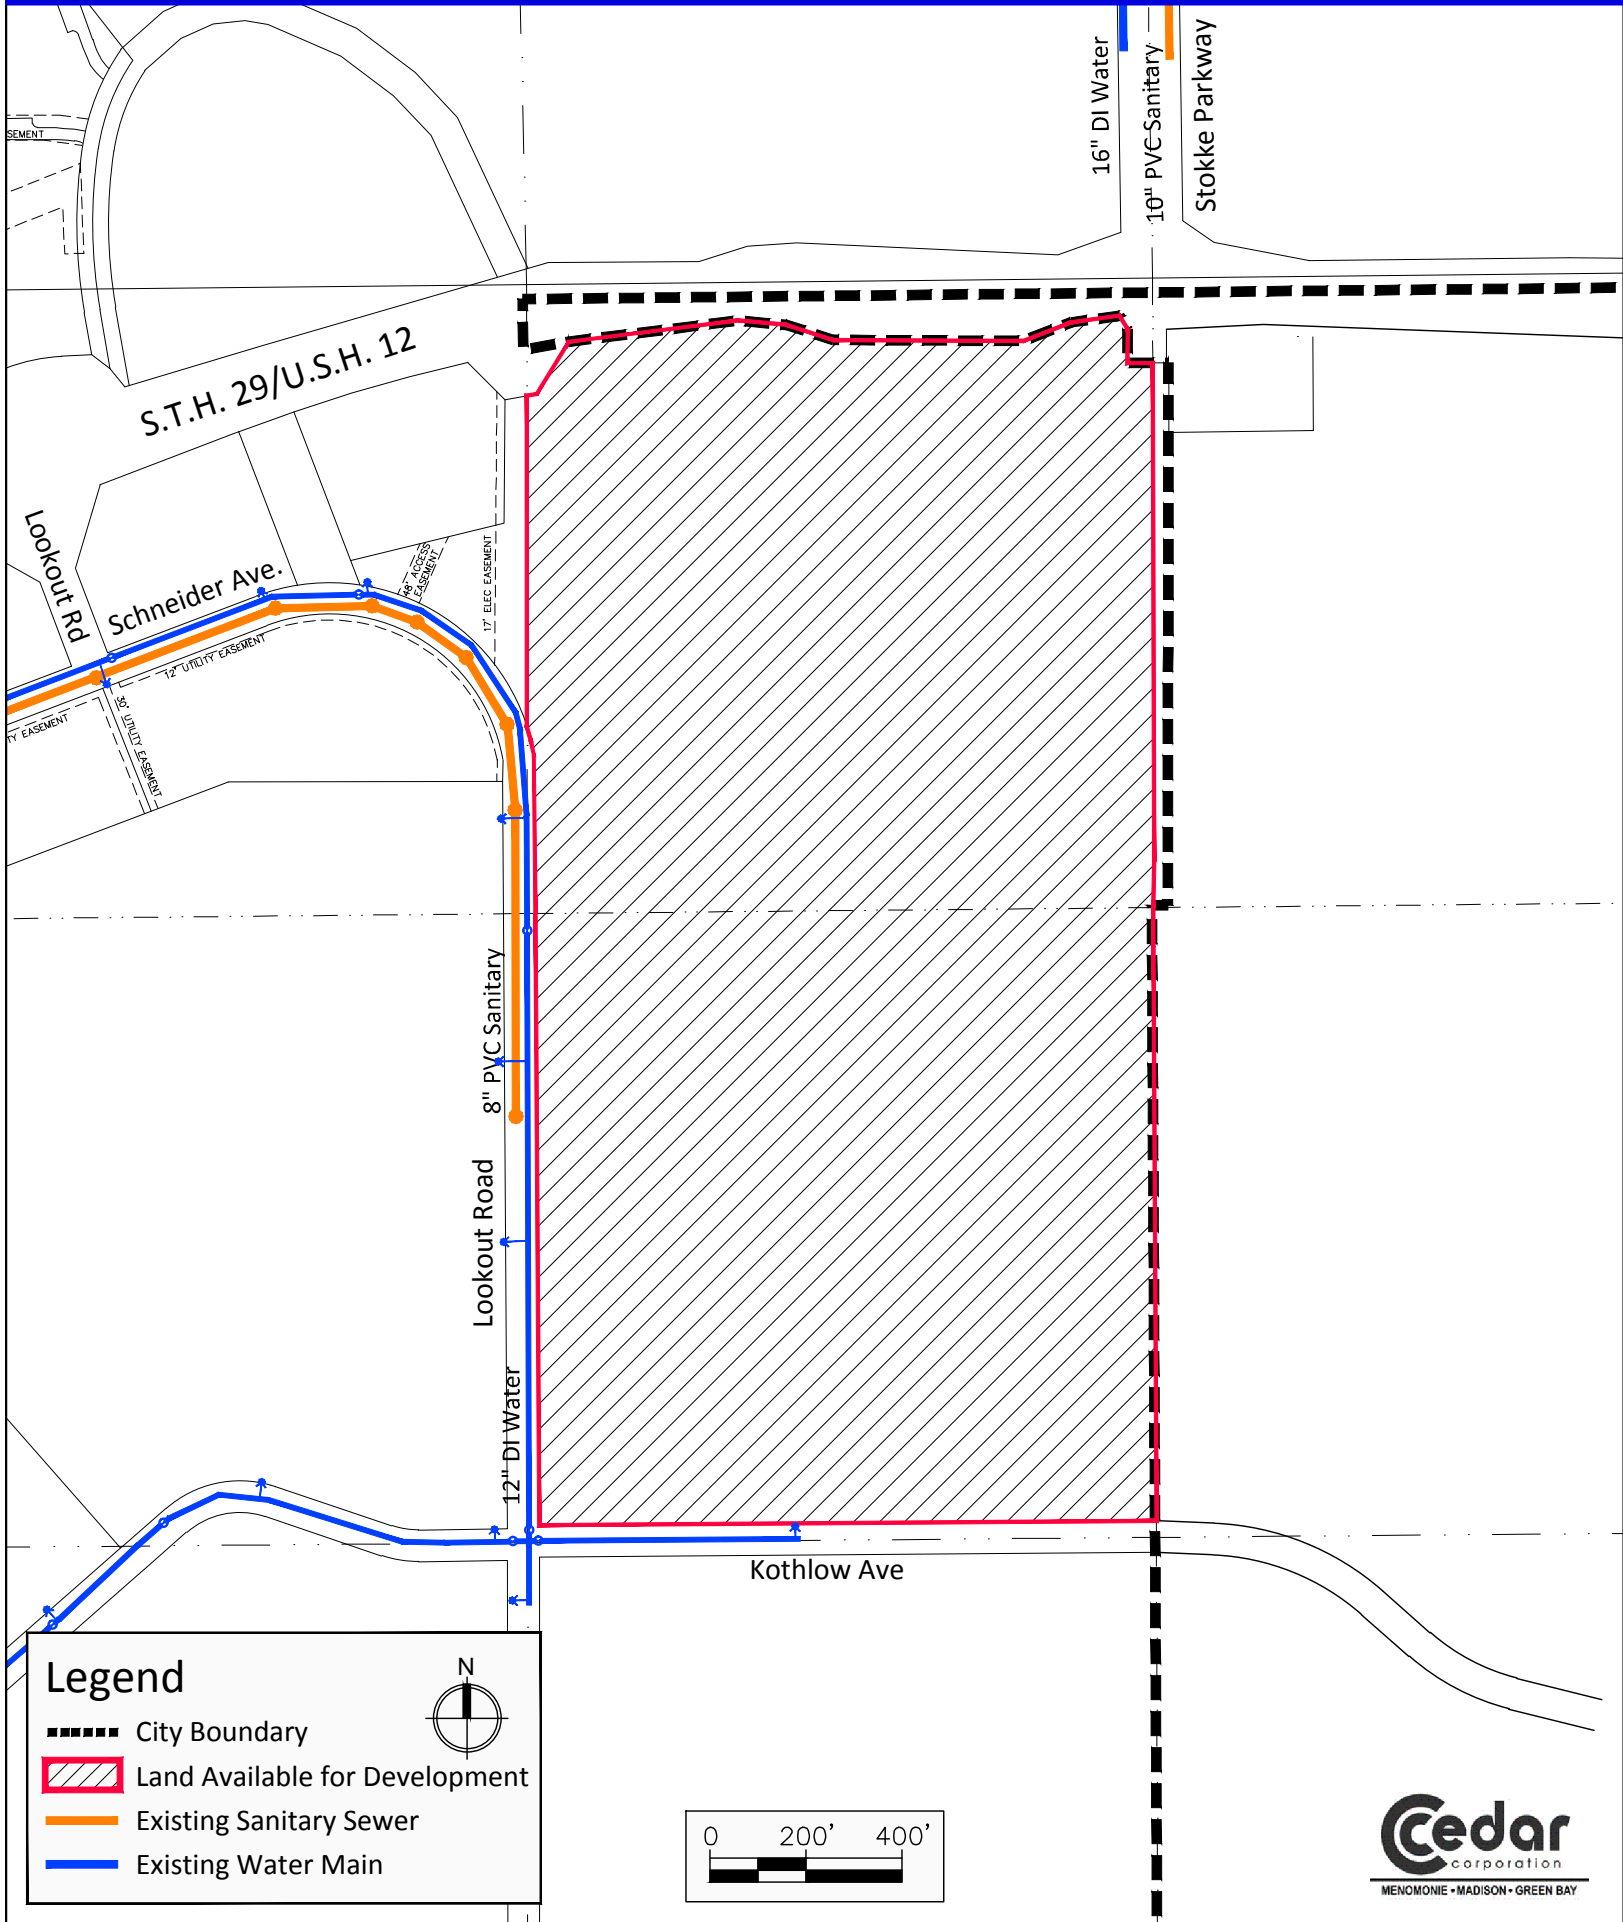

Utilities & Easements: City of Menomonee Dunn County, Wisconsin

Map 5

Legend

-  City Boundary
-  Land Available for Development
-  Existing Sanitary Sewer
-  Existing Water Main