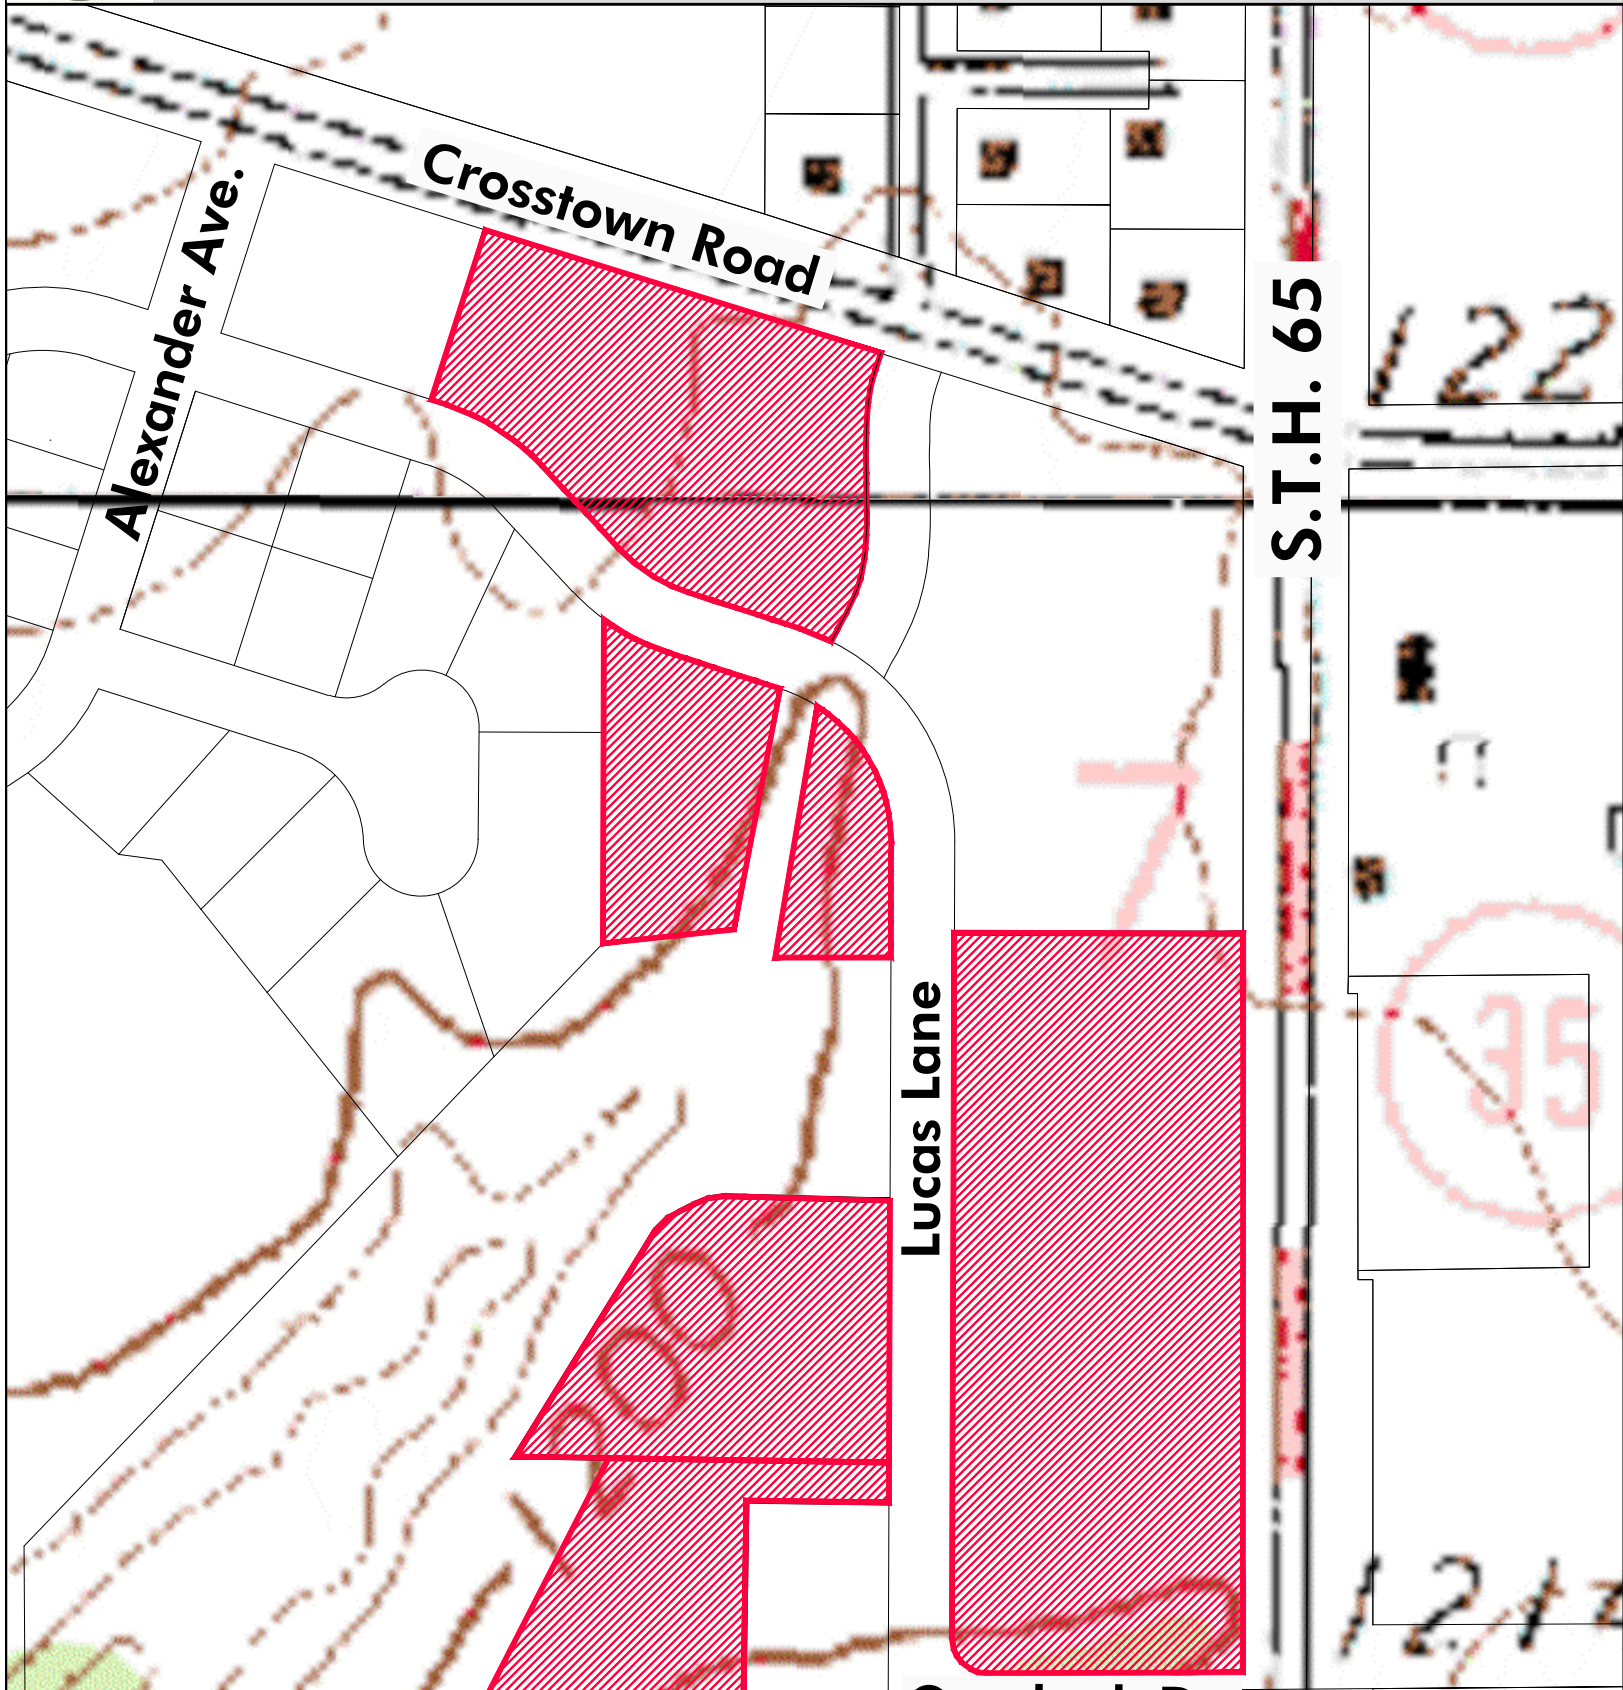

Topographic Features - Village of Ellsworth

Pierce County, Wisconsin

Map 8

Legend

 Land Available for Development

Cedar
corporation
MENCHEWIE • MADISON • GREEN BAY

0 100' 200'