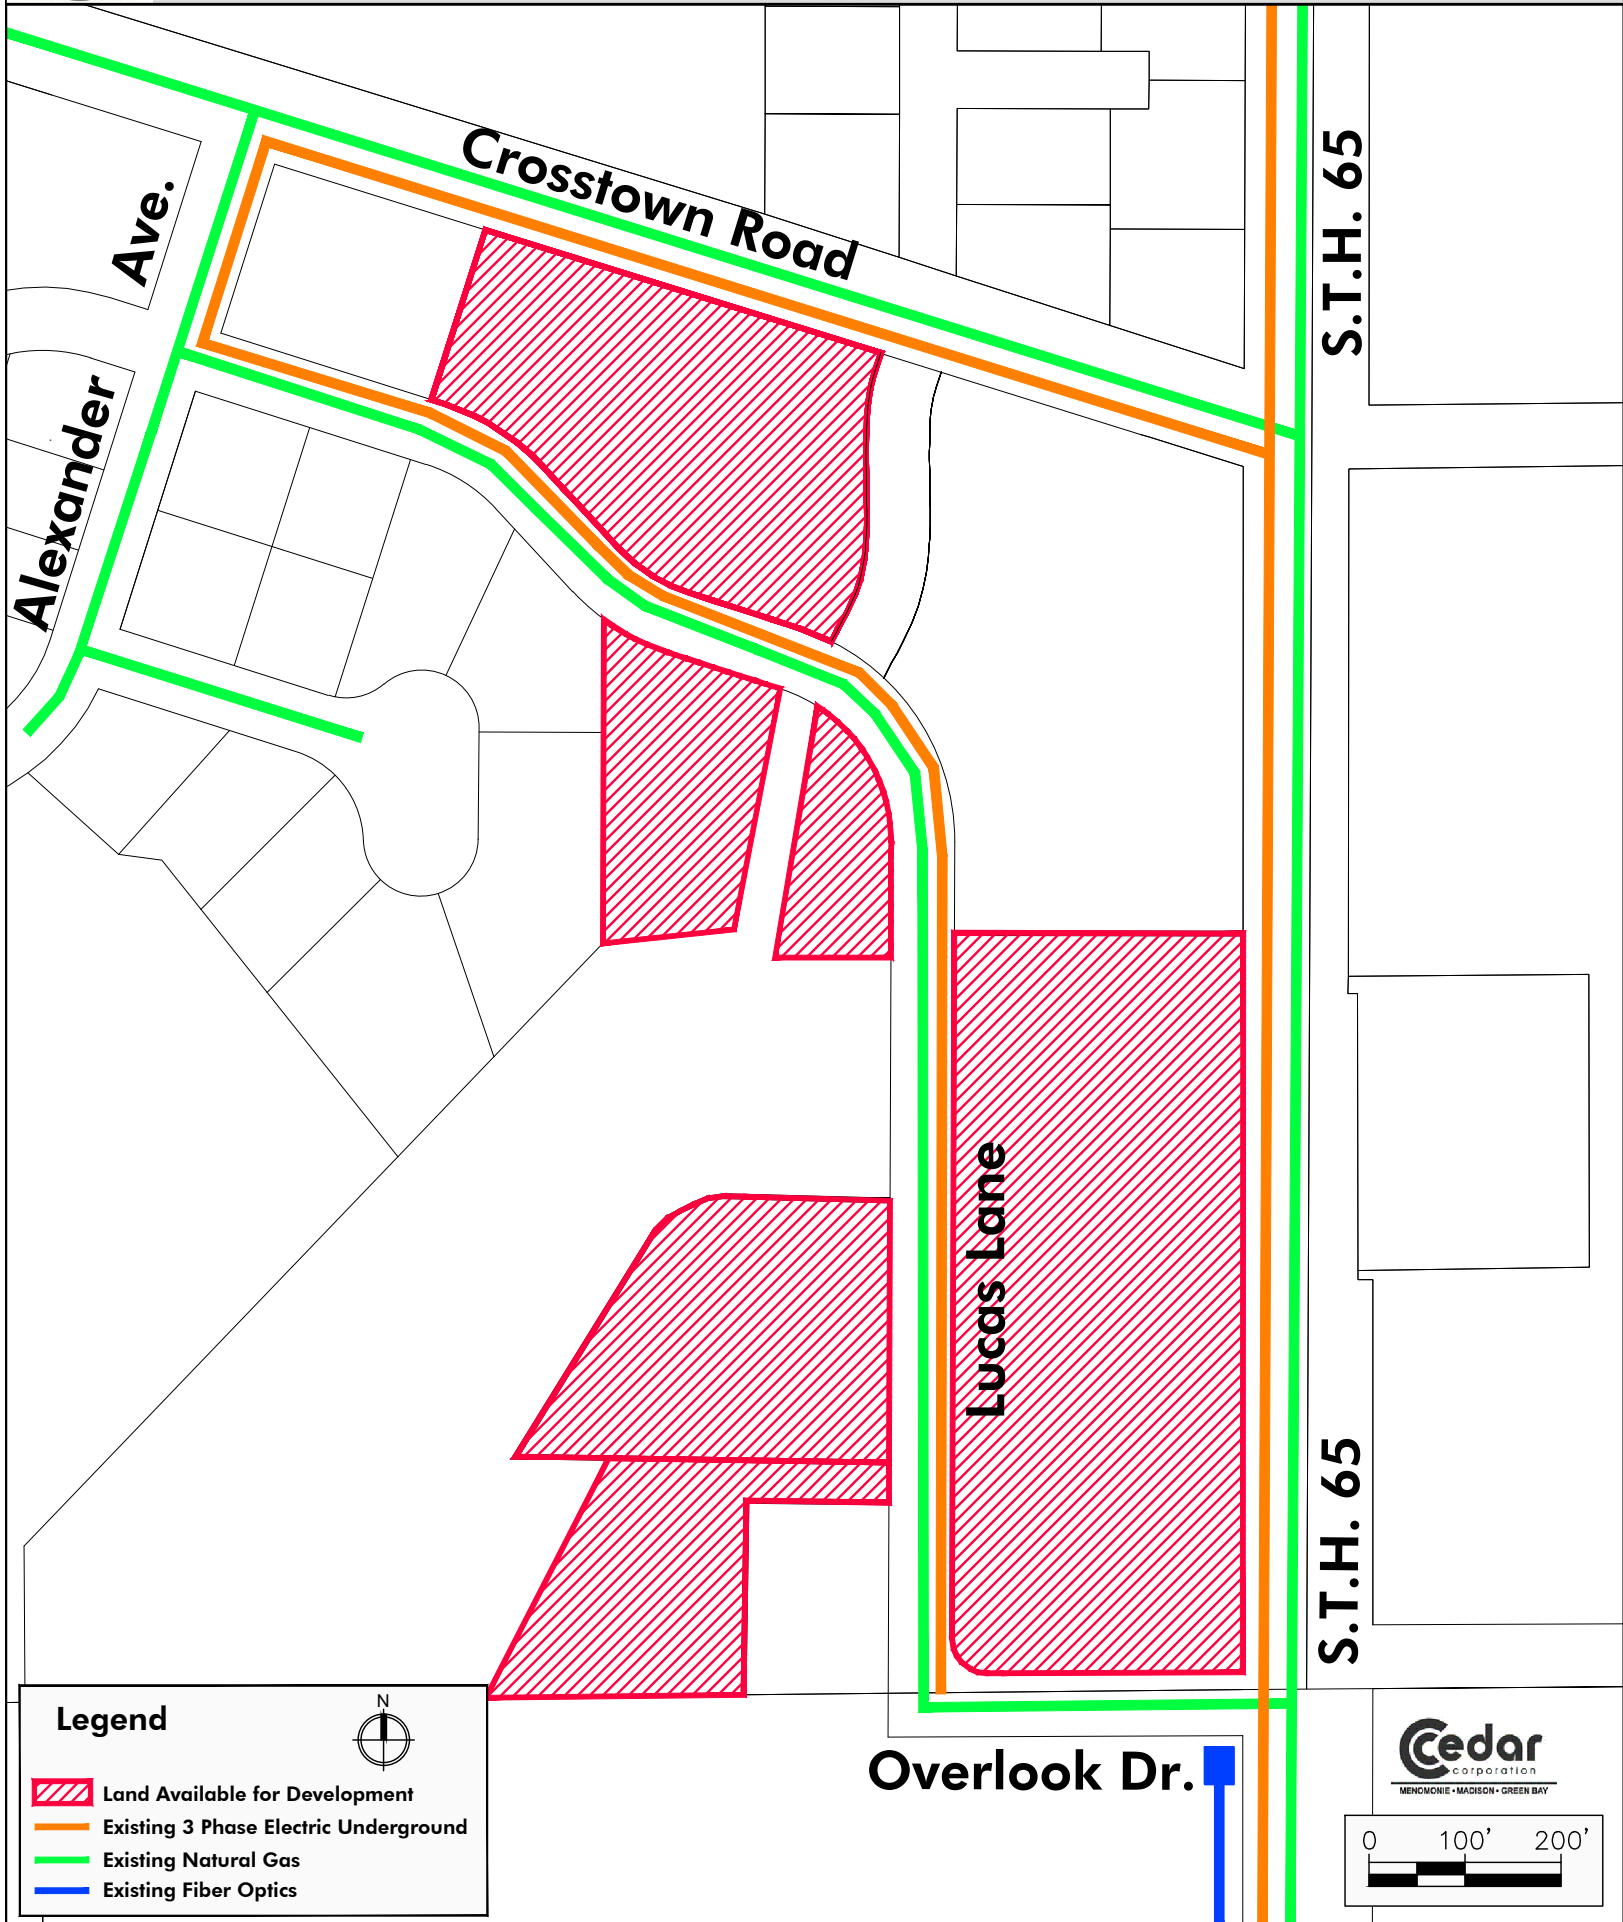

Gas, Electric and Fiber Optics - Village of Ellsworth

Pierce County, Wisconsin

Map 6

Legend

- Land Available for Development
- Existing 3 Phase Electric Underground
- Existing Natural Gas
- Existing Fiber Optics

Cedar
corporation
MENDOTA • MADISON • GREEN BAY

Overlook Dr.