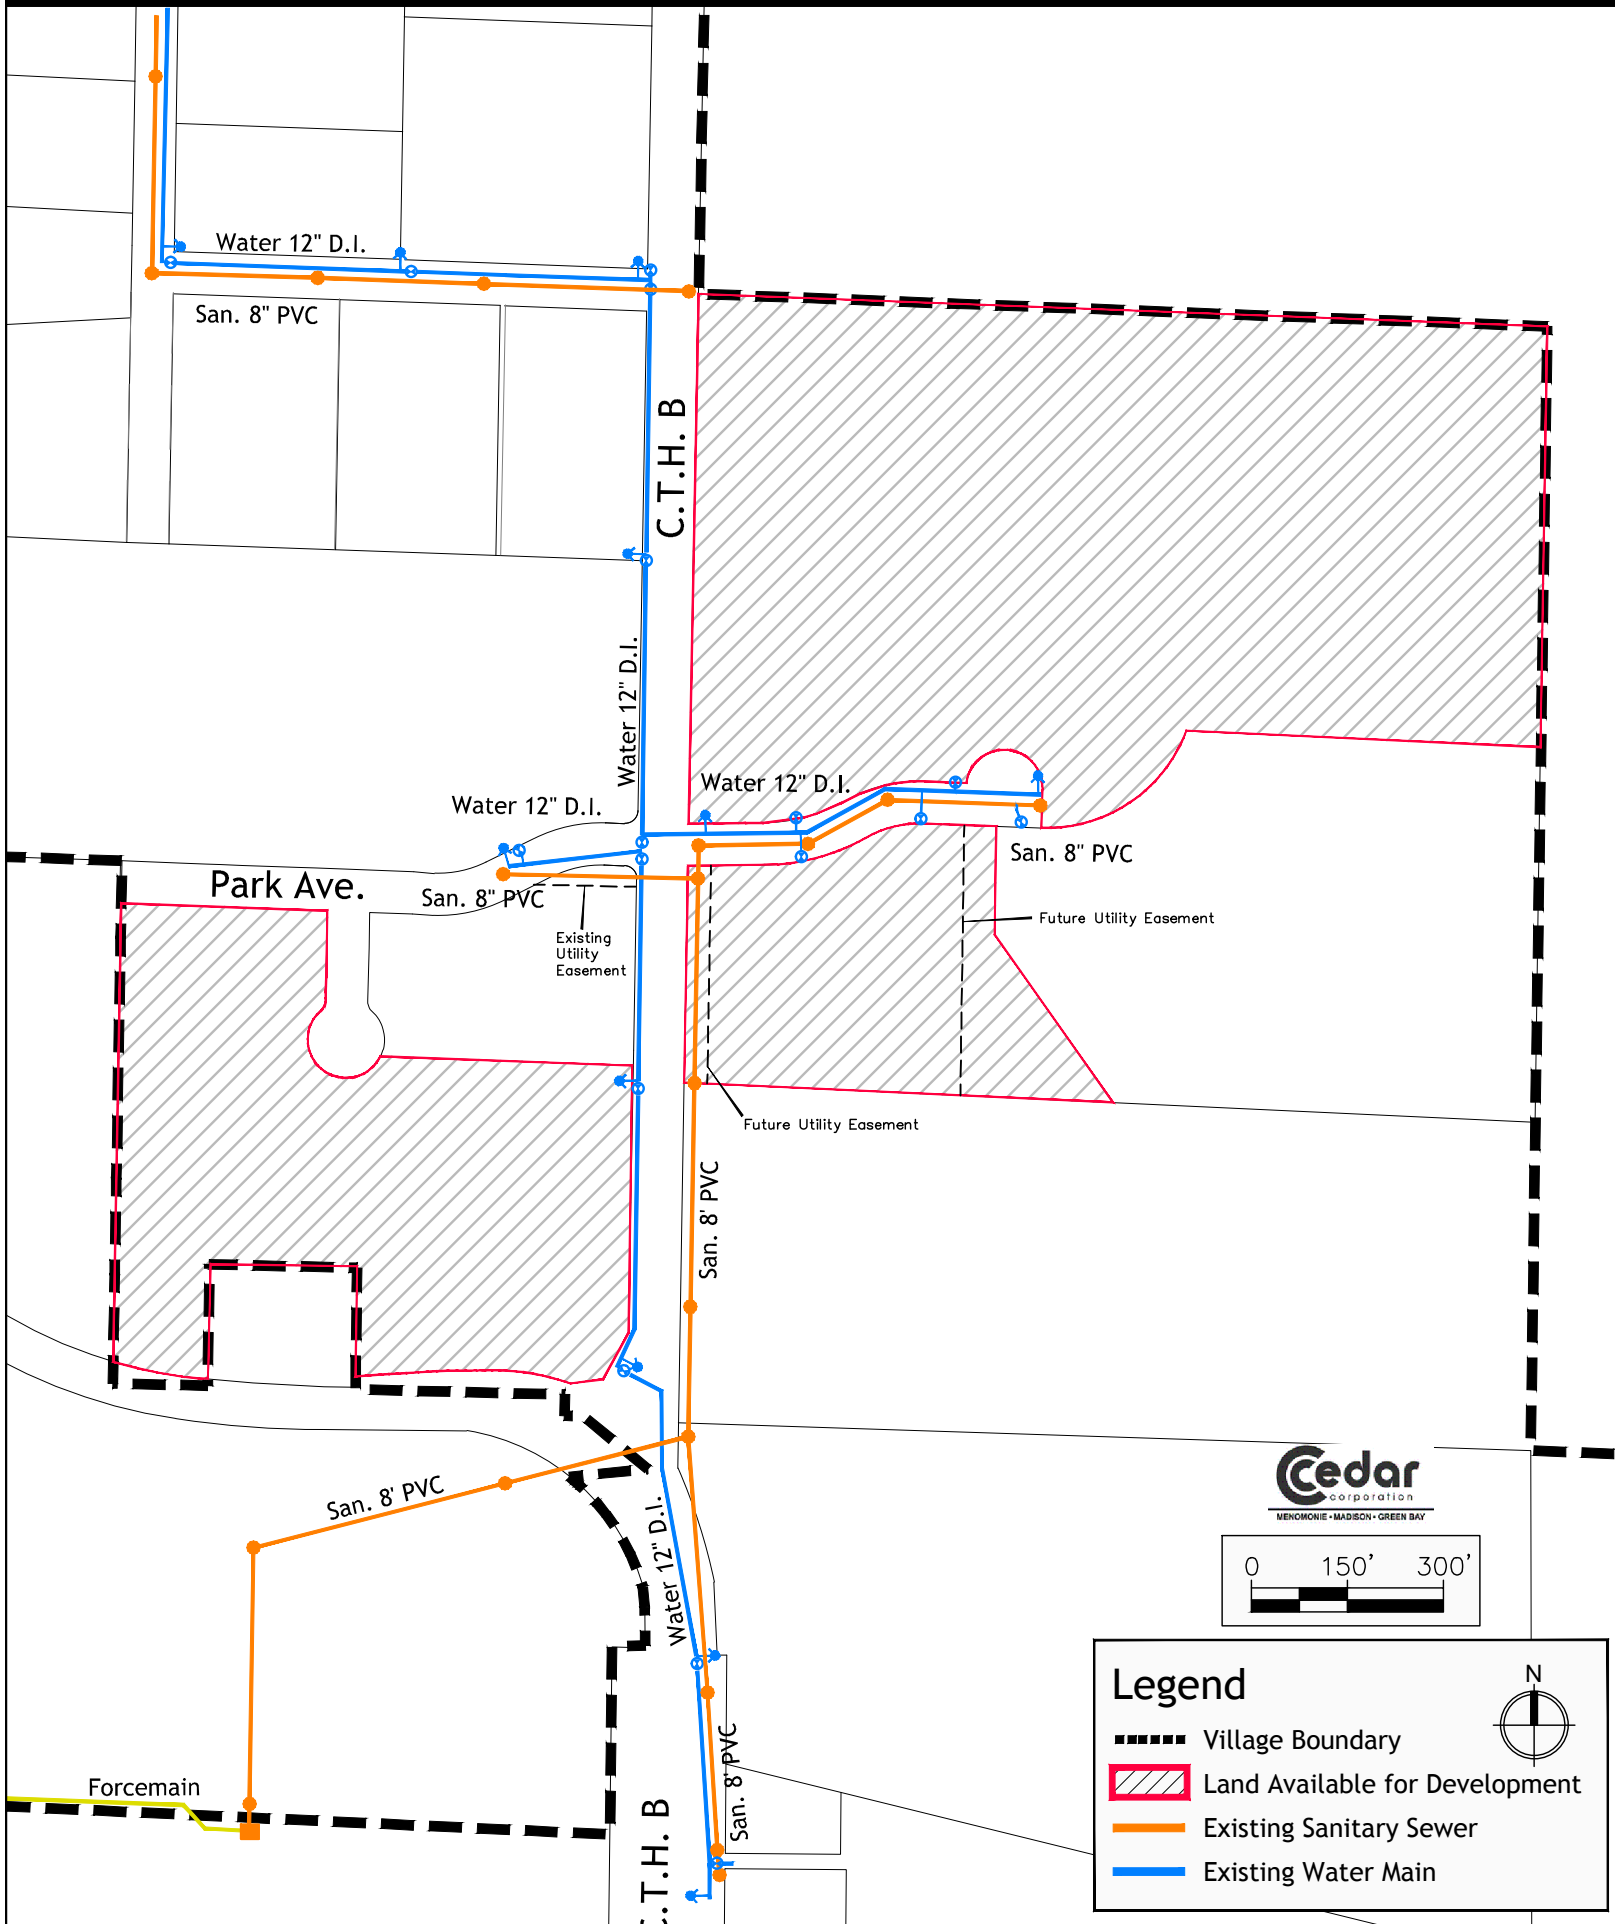

# Village of Woodville: Utilities and Easements

St. Croix County, Wisconsin

Map 5

**Legend**

- Village Boundary
- ▨ Land Available for Development
- Existing Sanitary Sewer
- Existing Water Main

0 150' 300'