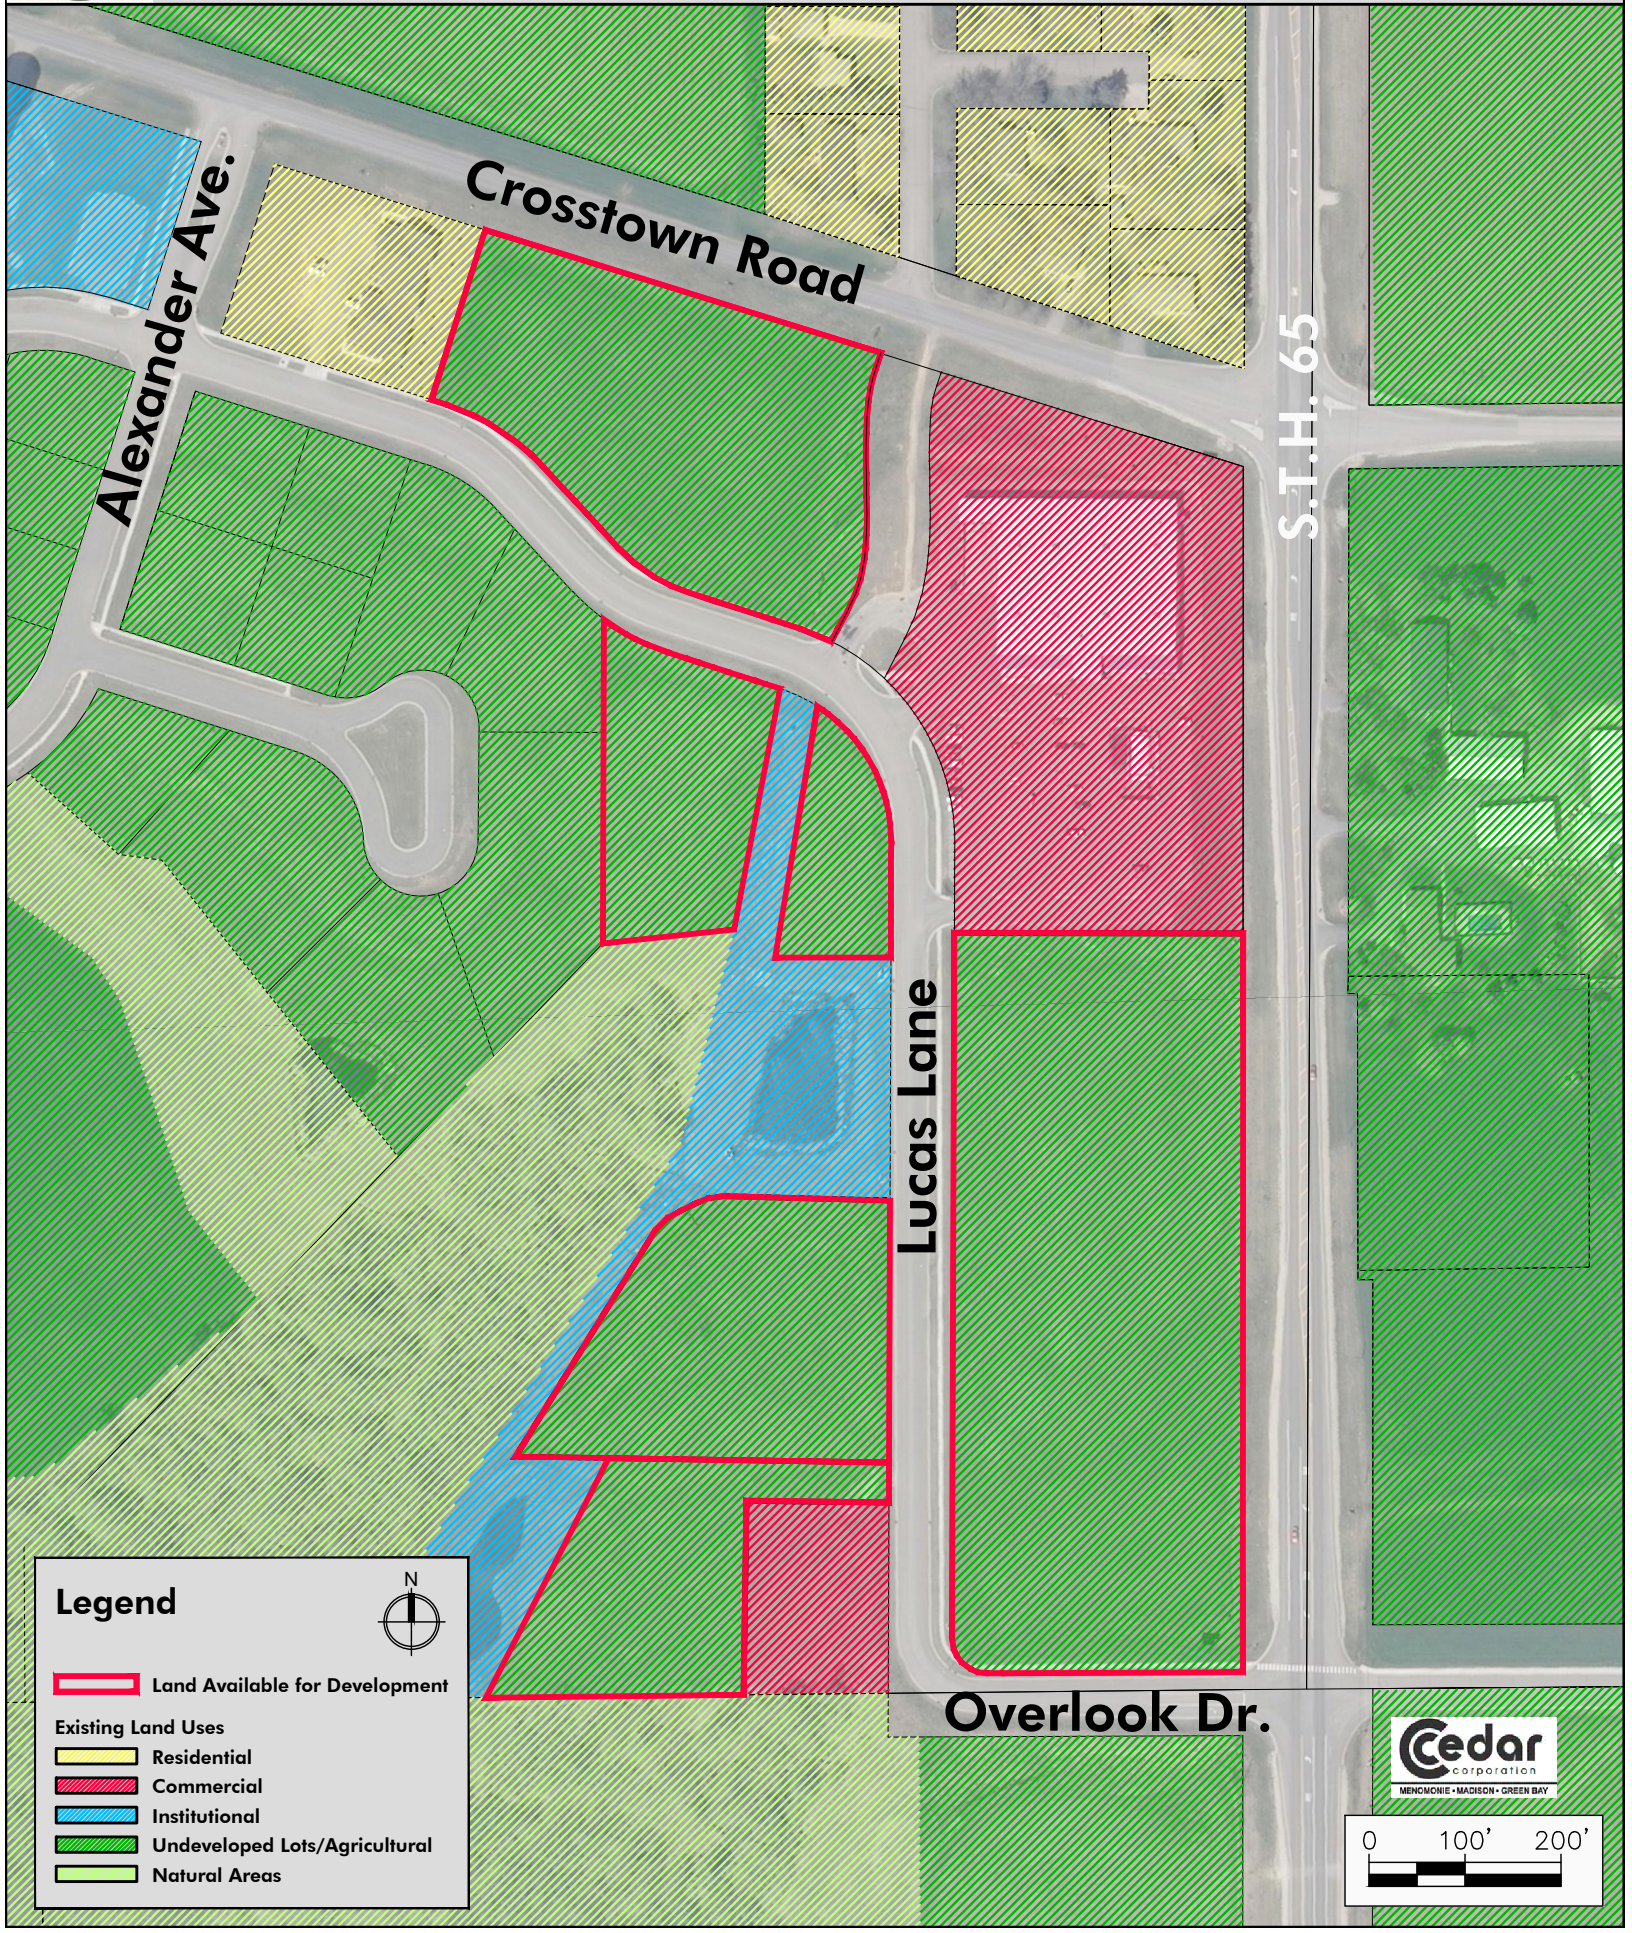

Existing Land Use - Village of Ellsworth

Pierce County, Wisconsin

Map 4

Legend

N

Land Available for Development

Existing Land Uses

- Residential
- Commercial
- Institutional
- Undeveloped Lots/Agricultural
- Natural Areas

Cedar Corporation
MENDOTA • MADISON • GREEN BAY

0 100' 200'