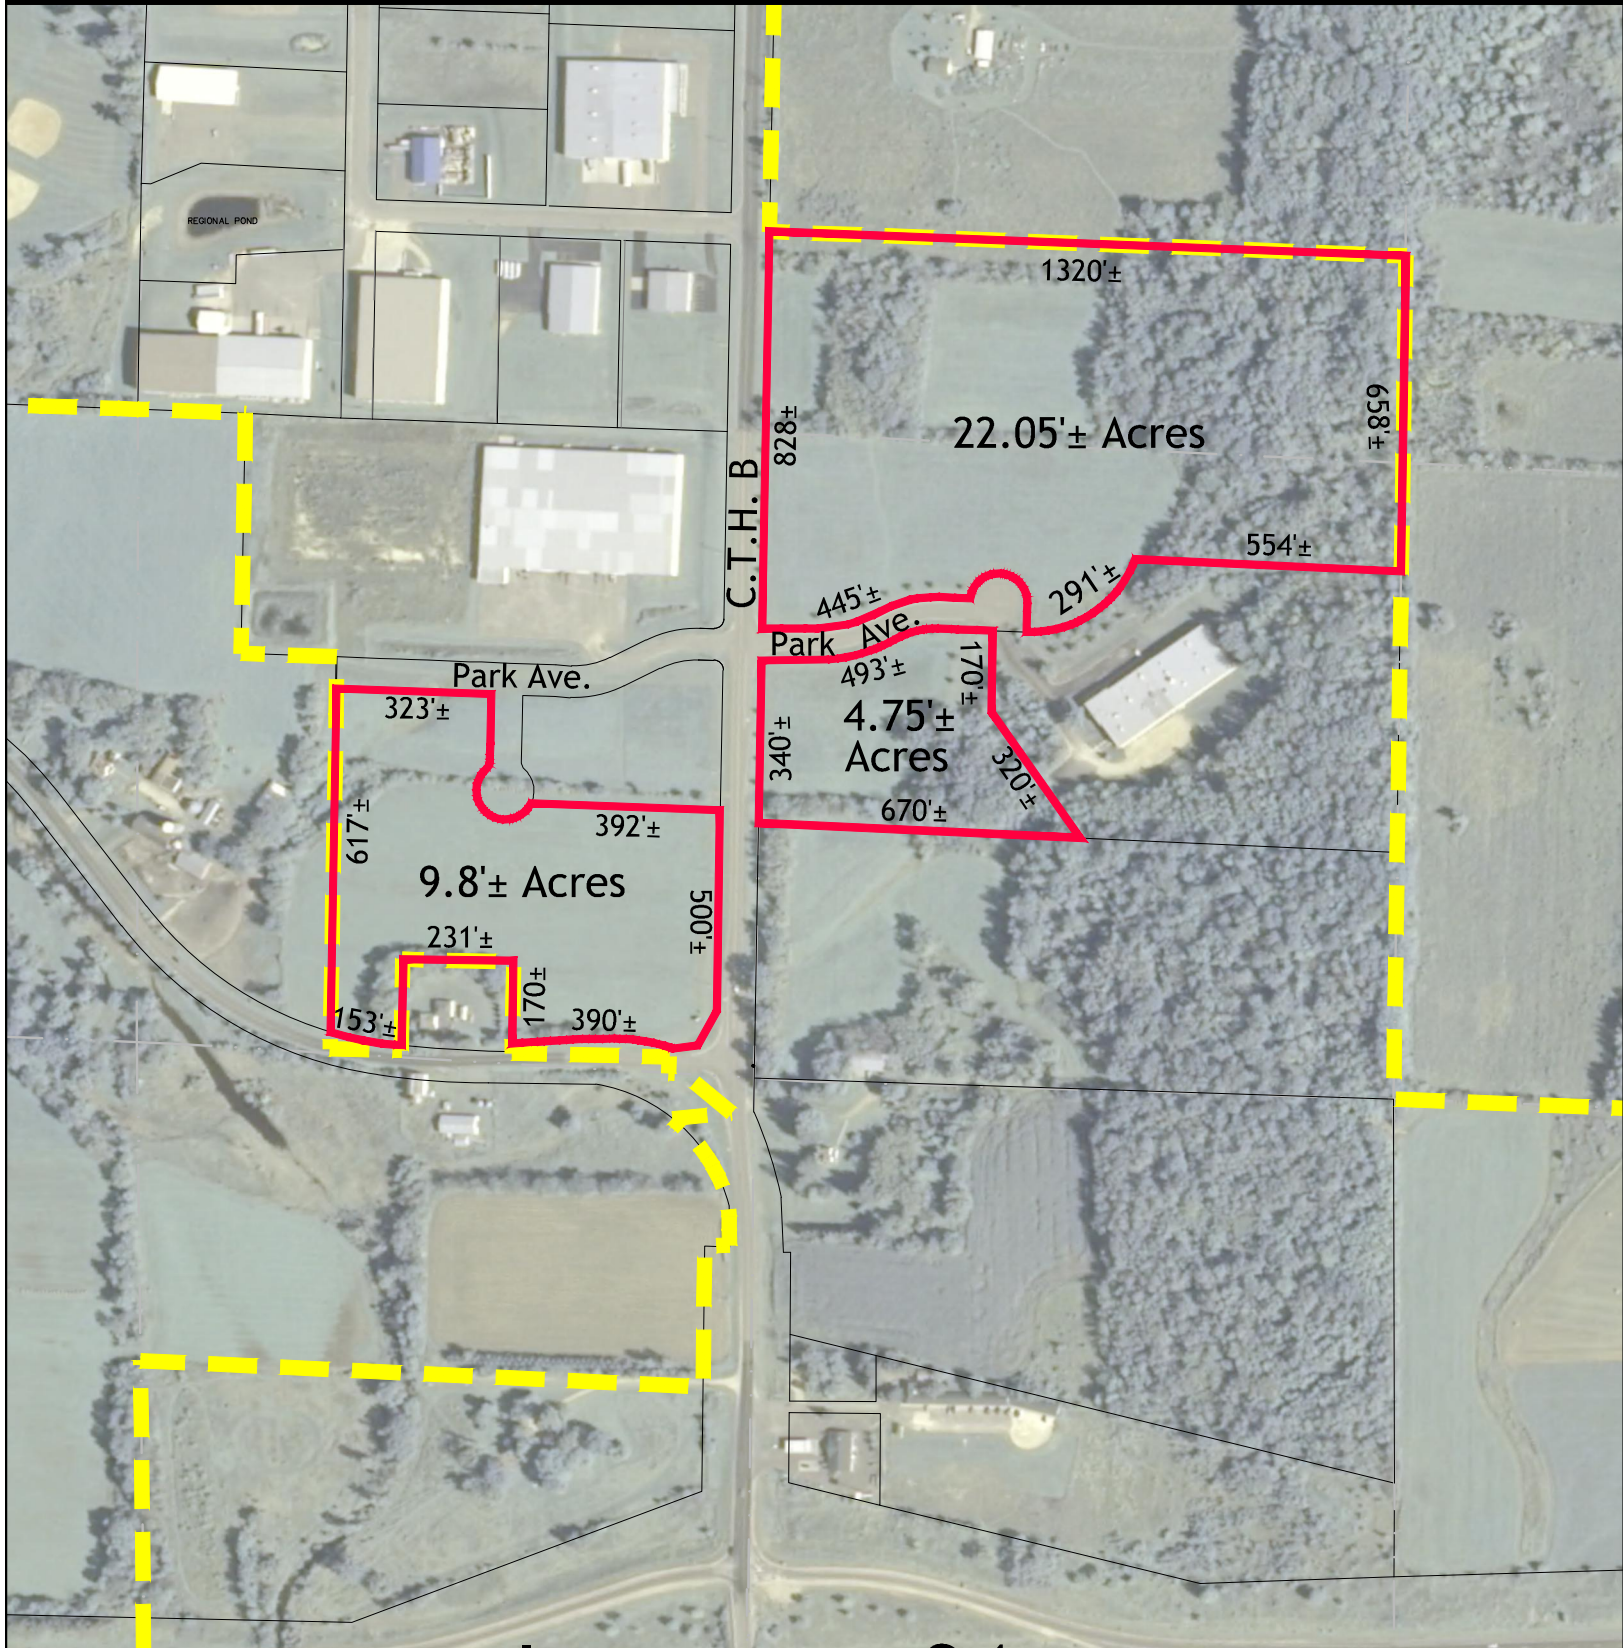

Village of Woodville: Site Information

St. Croix County, Wisconsin

Map 2

Legend

Village Boundary

Land Available for Development

Zoning: I-1 Industrial

Maximum Bldg. Height: 45' or 4 Stories

Interstate 94