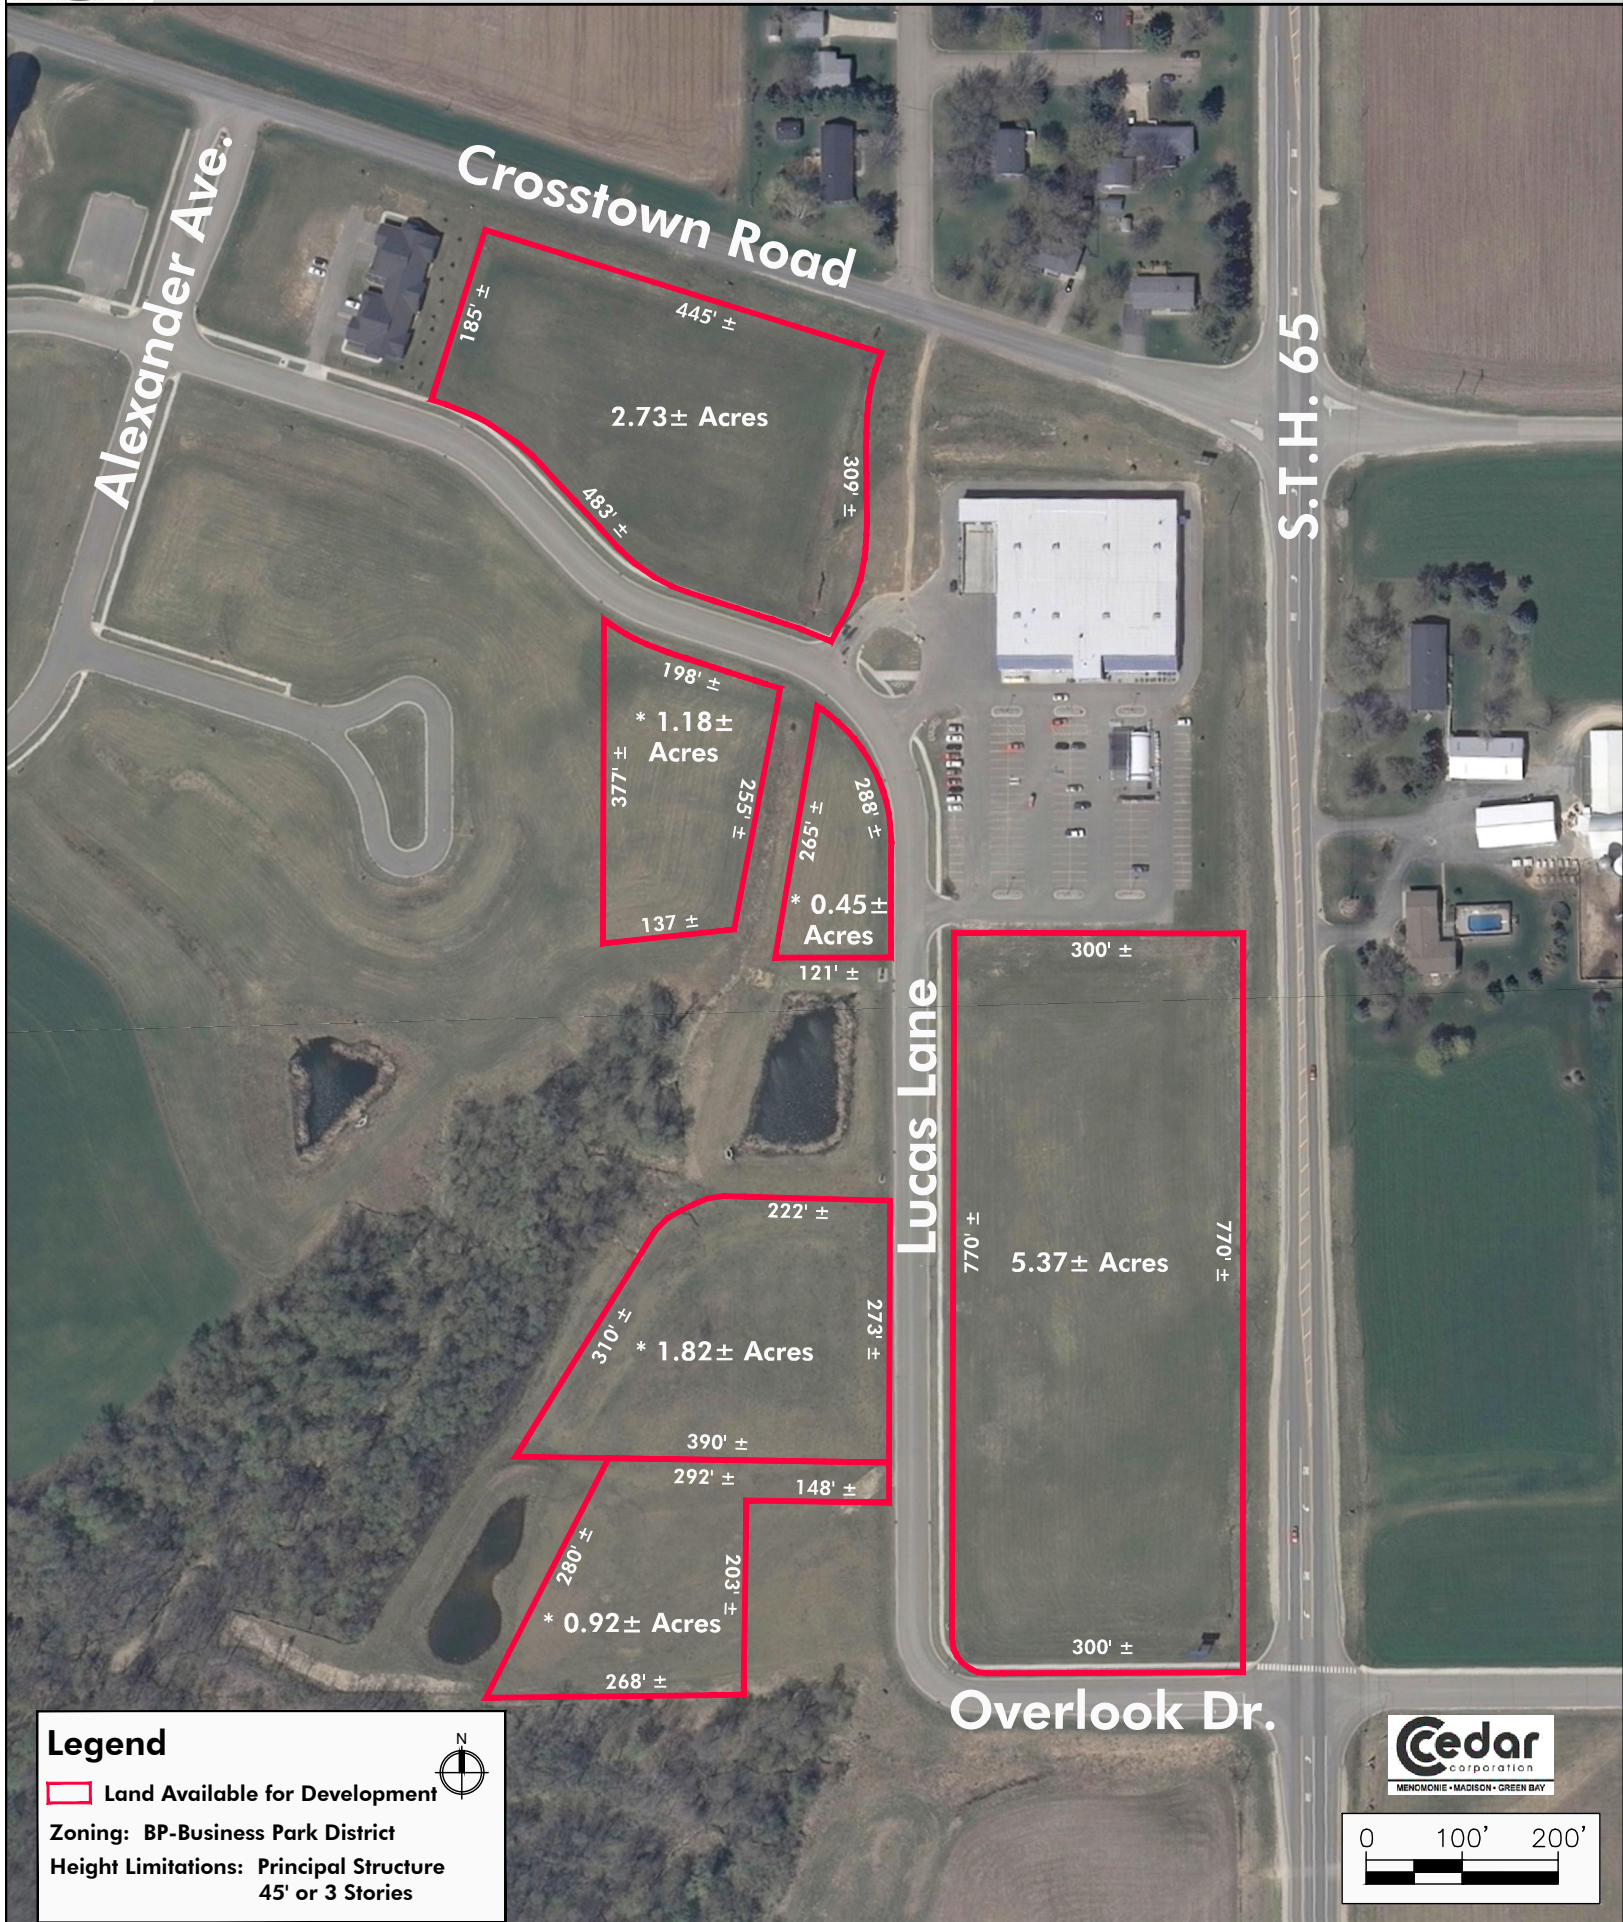

# Site Information - Village of Ellsworth

## Pierce County, Wisconsin

Map 2

### Legend

Land Available for Development

Zoning: BP-Business Park District

Height Limitations: Principal Structure  
45' or 3 Stories