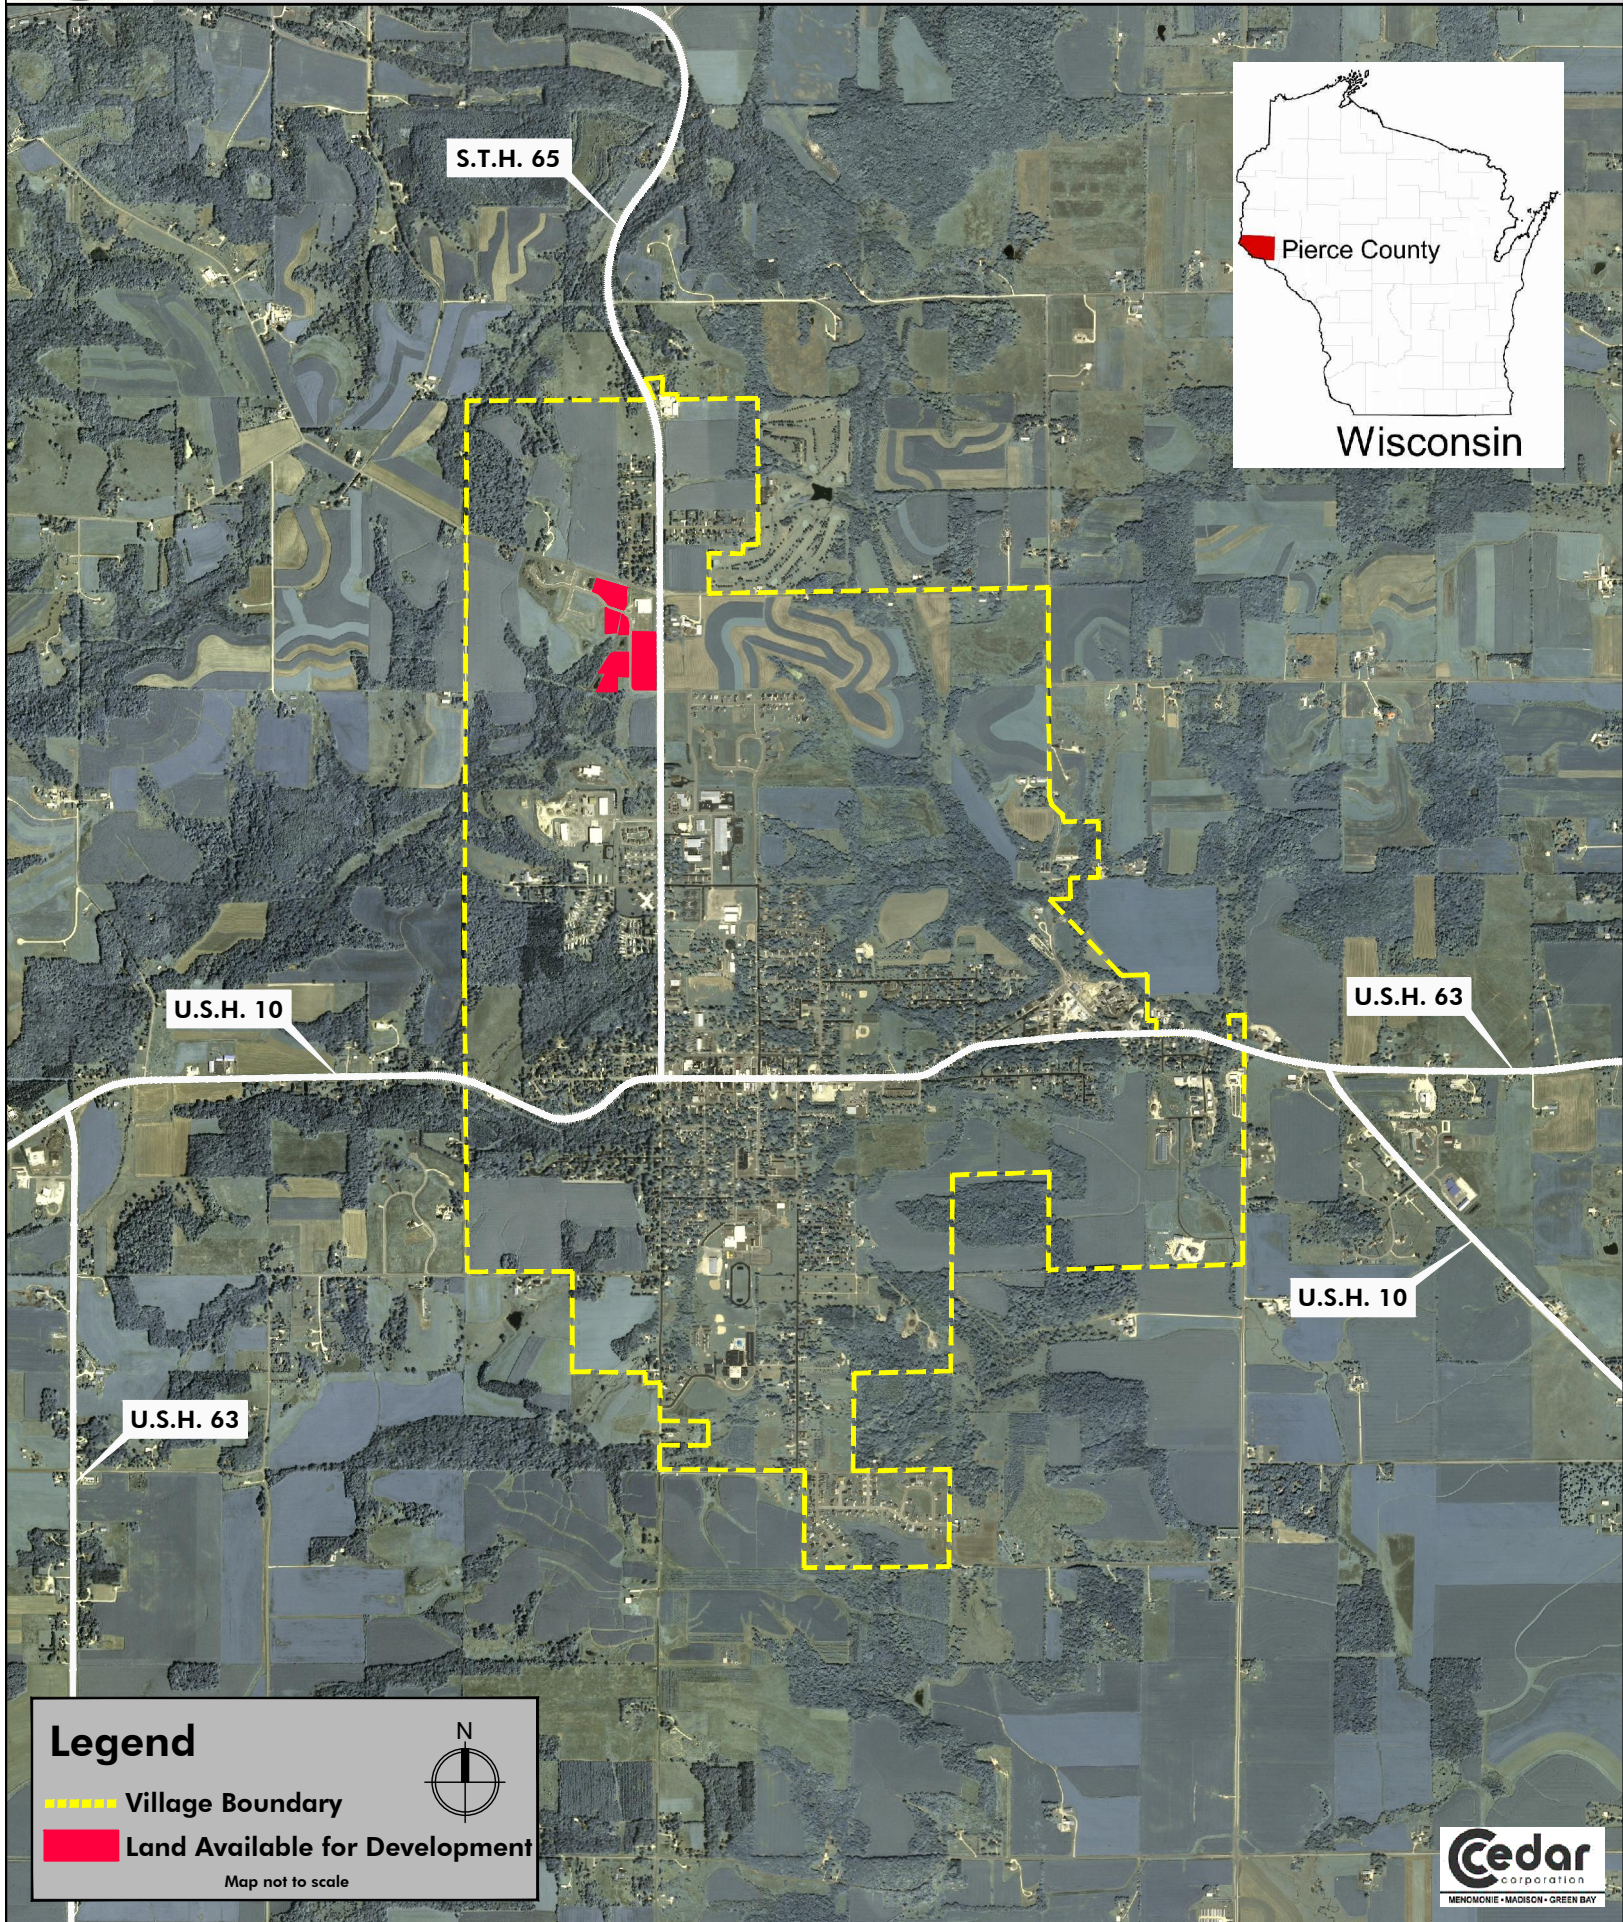

# Site Location - Village of Ellsworth

## Pierce County, Wisconsin

Map 1

S.T.H. 65

U.S.H. 10

U.S.H. 63

U.S.H. 10

U.S.H. 63

### Legend

-  Village Boundary
-  Land Available for Development

Map not to scale