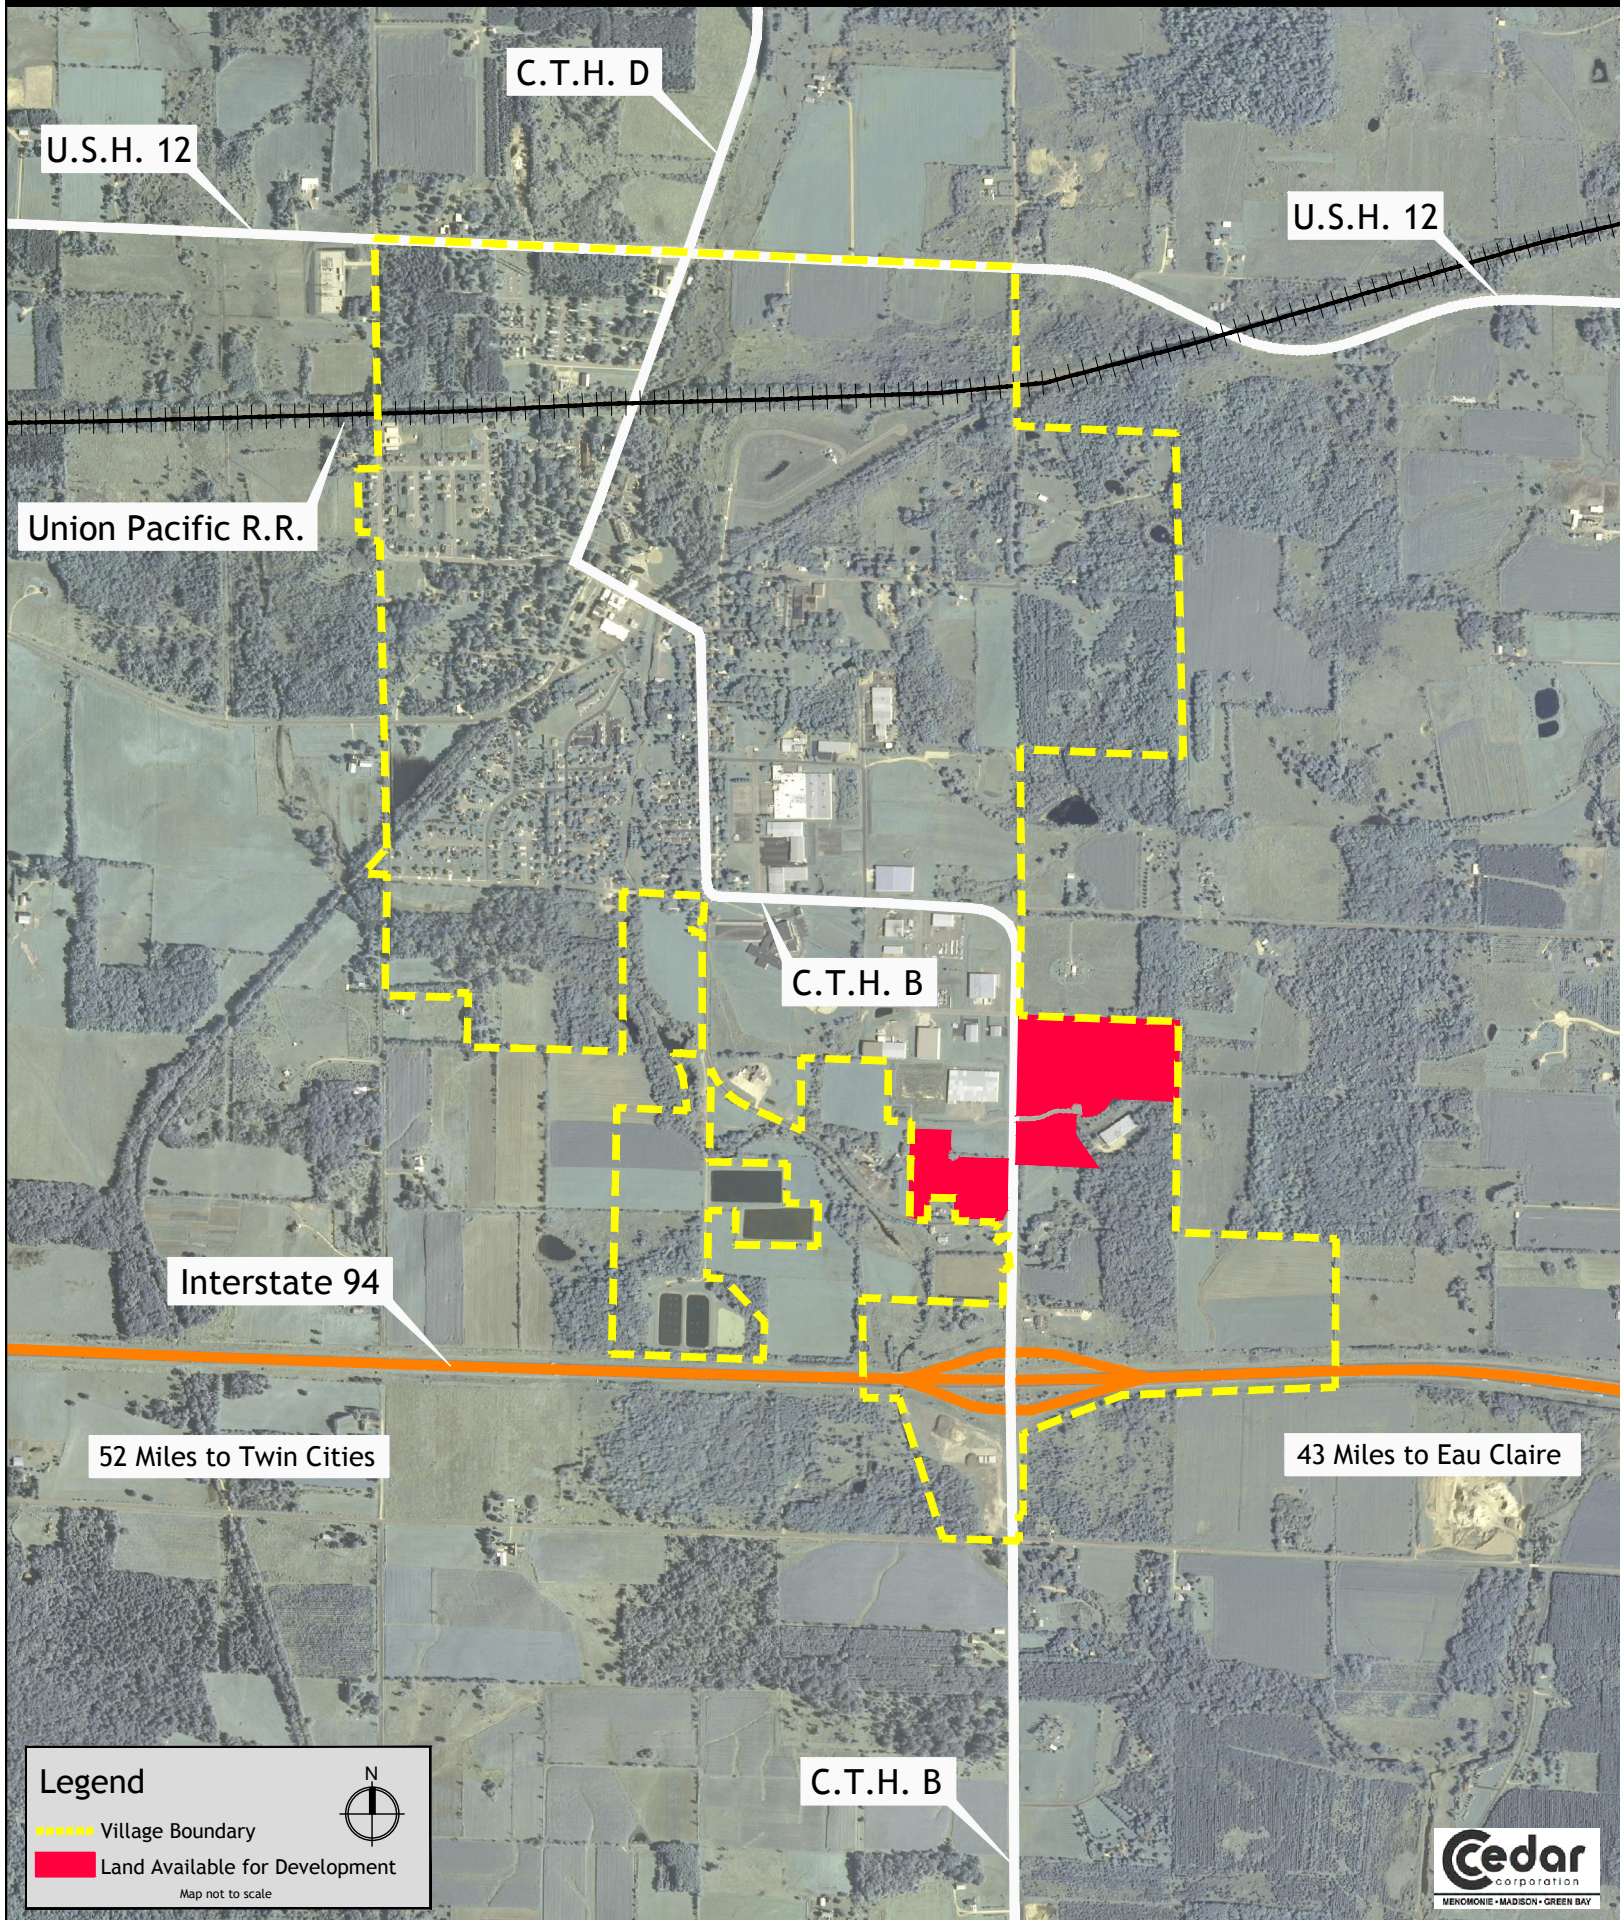

Village of Woodville: Site Location

St. Croix County, Wisconsin

Map 1

U.S.H. 12

C.T.H. D

U.S.H. 12

Union Pacific R.R.

C.T.H. B

Interstate 94

52 Miles to Twin Cities

43 Miles to Eau Claire

C.T.H. B

Legend

 Village Boundary

 Land Available for Development

Map not to scale